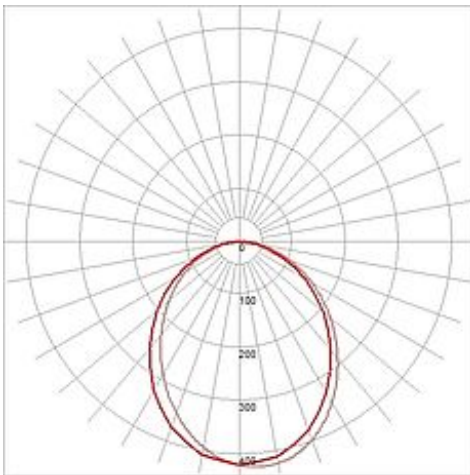

LED PANEL LONG PD 116

rectangular, alu anodized, 96 LED, 53W, 5500K

Article number	158531
Catalogue	BIG WHITE 2015, Page 99
Type of lamp	LED lamp
Lamp	SMD LED
Number of light sources	96
Lamp included	Yes
Length	119.8 cm
Width	19.2 cm
Height	6 cm
Pendant length	200 cm
Net weight	4.407 kg
Gross weight	4.149 kg
Voltage	230 Volt
Max. wattage	48 Watt
Protection class	I
Beam angle	85 Degree
Material	aluminium / acrylic
Colour	aluminium
Way of mounting	ceiling mounting pendulum
Remark 1	24V LED power supply incorporated
Remark 2	Energy labels in your language are available in the Service Area sub point Download
Average lifespan	15000 Hours
Colour temperature	5500 Kelvin
Colour rendering index	80
Luminous flux	2050 lm
Suitable for lamps from EEC	A
Suitable for lamps up to EEC	A++
Light distribution type 1	direct
Light distribution type 3	axisymmetric

With LED PANEL LONG PD 116, available in warm or pure white light colour, we offer a modern and space-saving solution for an efficient art of illumination. The supplied canopy and suspension ensure simplified mounting. With a total power of about 53W and a luminous flux of about 2000 lumens it reaches more than just a pleasant, uniform and glare-free illumination. Thanks to the already incorporated power supply, LED PANEL LONG PD 116 is ready for direct connection to 230V mains supply. This luminaire contains built-in LED lamps. EEK: A - A++.