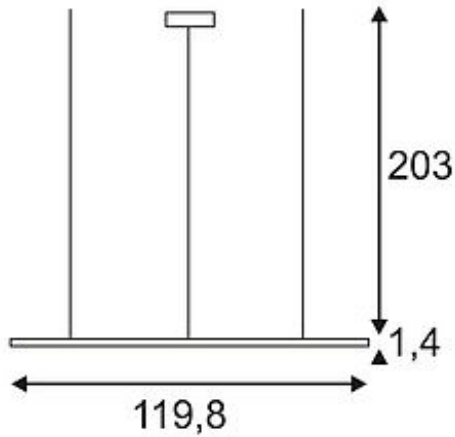

LED PANEL LONG PD 116

rectangular, alu anodized, 96 LED, 53W, 5500K

Article number	158531
Catalogue	BIG WHITE 2015, Page 99
Type of lamp	LED lamp
Lamp	SMD LED
Number of light sources	96
Lamp included	Yes
Length	119.8 cm
Width	19.2 cm
Height	6 cm
Pendant length	200 cm
Net weight	4.407 kg
Gross weight	4.149 kg
Voltage	230 Volt
Max. wattage	48 Watt
Protection class	I
Beam angle	85 Degree
Material	aluminium / acrylic
Colour	aluminium
Way of mounting	ceiling mounting pendulum
Remark 1	24V LED power supply incorporated
Remark 2	Energy labels in your language are available in the Service Area sub point Download
Average lifespan	15000 Hours
Colour temperature	5500 Kelvin
Colour rendering index	80
Luminous flux	2050 lm
Suitable for lamps from EEC	A
Suitable for lamps up to EEC	A++
Light distribution type 1	direct
Light distribution type 3	axisymmetric

With LED PANEL LONG PD 116, available in warm or pure white light colour, we offer a modern and space-saving solution for an efficient art of illumination. The supplied canopy and suspension ensure simplified mounting. With a total power of about 53W and a luminous flux of about 2000 lumens it reaches more than just a pleasant, uniform and glare-free illumination. Thanks to the already incorporated power supply, LED PANEL LONG PD 116 is ready for direct connection to 230V mains supply. This luminaire contains built-in LED lamps. EEK: A - A++.