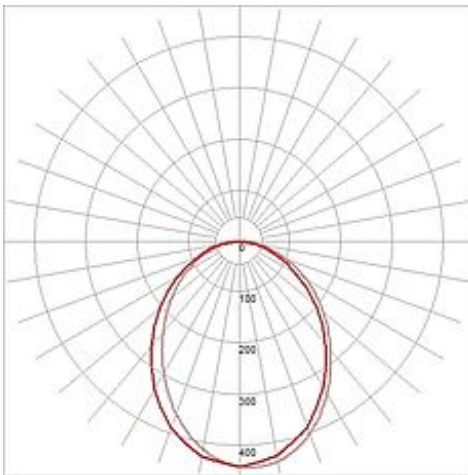

LED PANEL LONG ceiling

CL 137 , alu anodized, 50W, 3000K, 1200x200mm

Article number	158522
Catalogue	BIG WHITE 2015, Page 297
Type of lamp	LED lamp
Lamp	SMD LED
Number of light sources	96
Lamp included	Yes
Length	119.8 cm
Width	19.2 cm
Height	6.5 cm
Net weight	3.604 kg
Gross weight	5.904 kg
Voltage	24 Volt
Max. wattage	39.6 Watt
Protection class	III
Beam angle	85 Degree
Material	aluminium / acrylic
Colour	aluminium
Way of mounting	surface ceiling mounting
Remark 1	For operation a 24V LED power supply is required (470506)
Remark 2	Energy labels in your language are available in the Service Area sub point Download
Average lifespan	20000 Hours
Colour temperature	3000 Kelvin
Colour rendering index	80
Luminous flux	1850 lm
Suitable for lamps from EEC	A
Suitable for lamps up to EEC	A++
Light distribution type 1	direct
Light distribution type 3	axisymmetric

With LED PANEL CL 137, available in warm or pure white light colour, we offer a modern and space-saving solution for an efficient art of illumination. The spacers supplied ensure simplified mounting to ceilings. With a total power of about 50W and a luminous flux of about 2000 lumens it reaches more than just a pleasant, uniform and glare-free illumination. To operate LED PANEL CL 137, the connection to a suitable LED power supply providing 24V DC is necessary. This luminaire contains built-in LED lamps. EEK: A - A++. The lamps cannot be changed in the luminaire.