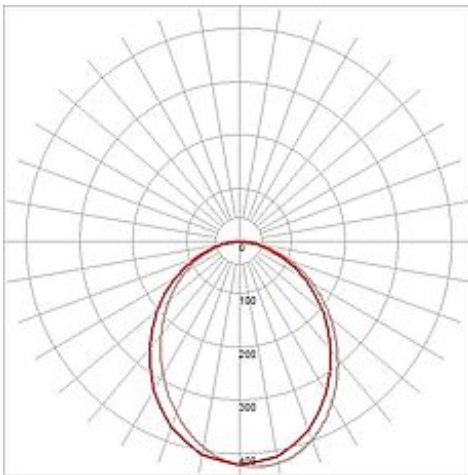

## LED PANEL LONG ceiling

CL 137 , alu anodized, 50W, 5500K, 1200x200mm

Article number	158521
Catalogue	BIG WHITE 2015, Page 297
Type of lamp	LED lamp
Lamp	SMD LED
Number of light sources	96
Lamp included	Yes
Length	119.8 cm
Width	19.2 cm
Height	6.5 cm
Net weight	3.62 kg
Gross weight	5.943 kg
Voltage	24 Volt
Max. wattage	39.6 Watt
Protection class	III
Beam angle	85 Degree
Material	aluminium / acrylic
Colour	aluminium
Way of mounting	surface ceiling mounting
Remark 1	For operation a 24V LED power supply is required (470506)
Remark 2	Energy labels in your language are available in the Service Area sub point Download
Average lifespan	20000 Hours
Colour temperature	5700 Kelvin
Colour rendering index	80
Luminous flux	2050 lm
Suitable for lamps from EEC	A
Suitable for lamps up to EEC	A++
Light distribution type 1	direct
Light distribution type 3	axisymmetric

With LED PANEL CL 137, available in warm or pure white light colour, we offer a modern and space-saving solution for an efficient art of illumination. The spacers supplied ensure simplified mounting to ceilings. With a total power of about 50W and a luminous flux of about 2000 lumens it reaches more than just a pleasant, uniform and glare-free illumination. To operate LED PANEL CL 137, the connection to a suitable LED power supply providing 24V DC is necessary. This luminaire contains built-in LED lamps. EEK: A - A++. The lamps cannot be changed in the luminaire.