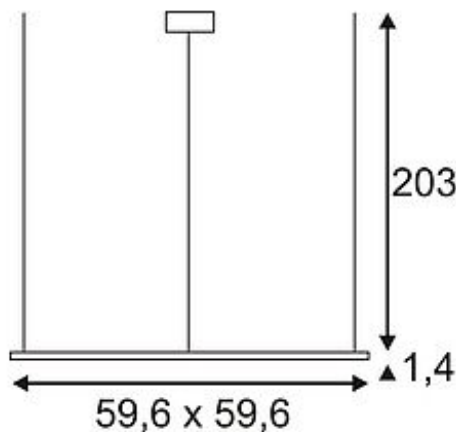

## LED PANEL PD 115

square, alu anodized, 96 LED, 53W, 3000K

Article number	158512
Catalogue	BIG WHITE 2015, Page 99
Type of lamp	LED lamp
Lamp	SMD LED
Number of light sources	96
Lamp included	Yes
Length	59.6 cm
Width	59.6 cm
Height	4.5 cm
Pendant length	200 cm
Net weight	5.25 kg
Gross weight	5.139 kg
Voltage	230 Volt
Max. wattage	48 Watt
Protection class	I
Beam angle	120 Degree
Material	aluminium / acrylic
Colour	aluminium
Way of mounting	ceiling mounting pendulum
Remark 1	24V LED power supply incorporated
Remark 2	Canopy (L / W / H): 7,4 / 4 / 2,5 cm
Remark 3	Energy labels in your language are available in the Service Area sub point Download
Average lifespan	15000 Hours
Colour temperature	3000 Kelvin
Colour rendering index	80
Luminous flux	2420 lm
Suitable for lamps from EEC	A
Suitable for lamps up to EEC	A++
Light distribution type 1	direct

Light distribution  
type 3

axisymmetric

With LED PANEL PD 115, available in warm or pure white light colour, we offer a modern and space-saving solution for an efficient art of illumination. The supplied canopy and suspension ensure simplified mounting. With a total power of about 53W and a luminous flux of about 2400 lumens it reaches more than just a pleasant, uniform and glare-free illumination. Thanks to the incorporated power supply, LED PANEL PD 115 is ready for direct connection to 230V mains supply. This luminaire contains built-in LED lamps. EEK: A - A++. The lamps cannot be changed in the luminaire.