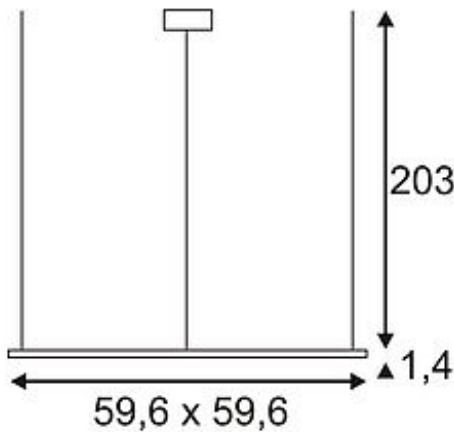

## LED PANEL PD 115

square, alu anodized, 96 LED, 53W, 5500K

Article number	158511
Catalogue	BIG WHITE 2015, Page 99
Type of lamp	LED lamp
Lamp	SMD LED
Number of light sources	96
Lamp included	Yes
Length	59.6 cm
Width	59.6 cm
Height	4.5 cm
Pendant length	200 cm
Net weight	5.409 kg
Gross weight	5.077 kg
Voltage	230 Volt
Max. wattage	48 Watt
Protection class	I
Beam angle	120 Degree
Material	aluminium / acrylic
Colour	aluminium
Way of mounting	ceiling mounting pendulum
Remark 1	24V LED power supply incorporated
Remark 2	Canopy (L / W / H): 7,4 / 4 / 2,5 cm
Remark 3	Energy labels in your language are available in the Service Area sub point Download
Average lifespan	15000 Hours
Colour temperature	5500 Kelvin
Colour rendering index	80
Luminous flux	2500 lm
Suitable for lamps from EEC	A
Suitable for lamps up to EEC	A++
Light distribution type 1	direct

Light distribution  
type 3

axisymmetric

With LED PANEL PD 115, available in warm or pure white light colour, we offer a modern and space-saving solution for an efficient art of illumination. The supplied canopy and suspension ensure simplified mounting. With a total power of about 53W and a luminous flux of about 2400 lumens it reaches more than just a pleasant, uniform and glare-free illumination. Thanks to the incorporated power supply, LED PANEL PD 115 is ready for direct connection to 230V mains supply. This luminaire contains built-in LED lamps. EEK: A - A++. The lamps cannot be changed in the luminaire.