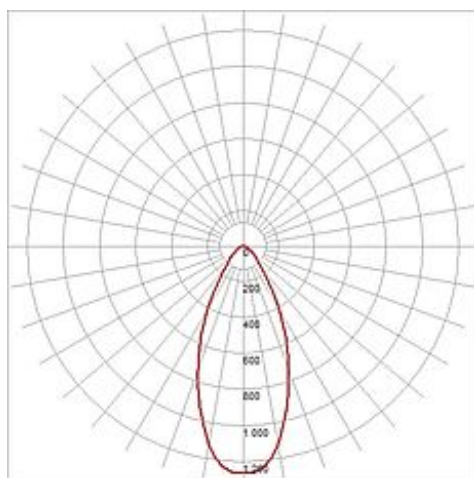

## LEFA 4 pendant luminaire

white, 4x 5W LED, 3000K, dimmable

Article number	157831
Catalogue	BIG WHITE 2015, Page 89
Type of lamp	LED lamp
Lamp	planar LED 5W
Number of light sources	4
Lamp included	Yes
Length	120 cm
Width	12 cm
Height	3.5 cm
Pendant length	150 cm
Net weight	3.098 kg
Gross weight	4.069 kg
Voltage	230 Volt
Max. wattage	24.4 Watt
Protection class	I
Material	aluminium / plastic
Colour	white
Way of mounting	ceiling mounting pendulum
Remark 1	LED driver incorporated
Remark 2	Canopy (L / W / H): 26,9 / 6 / 5,1 cm
Remark 3	Dimmable by phase trailing edge dimmer
Remark 4	Energy labels in your language are available in the Service Area sub point Download
Average lifespan	30000 Hours
Colour temperature	3000 Kelvin
Colour rendering index	82
Luminous flux	1200 lm
Suitable for lamps from EEC	A
Suitable for lamps up to EEC	A++
Light distribution type 1	direct

Light distribution  
type 3

rotationally symmetric

The four-headed pendant luminaire LEFA 4 is characterized by its high performance warm white COB LEDs. Fitted into an ultra-slim, sophisticated design housing the installed LEDs are powered by the incorporated constant current driver. Thus, the electrical connection can be made directly to 230V mains supply. To extend the series, we offer a wall and ceiling lamp as well as a downlight version. This luminaire contains built-in LED lamps. EEK: A - A++. The lamps cannot be changed in the luminaire.