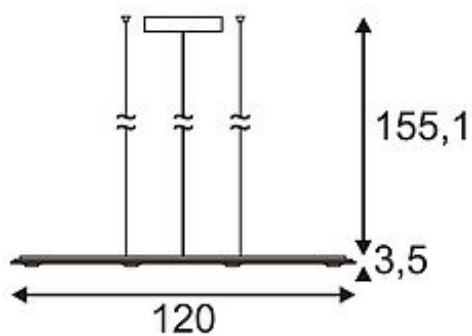

## LEFA 4 pendant luminaire

white, 4x 5W LED, 3000K, dimmable

Article number	157831
Catalogue	BIG WHITE 2015, Page 89
Type of lamp	LED lamp
Lamp	planar LED 5W
Number of light sources	4
Lamp included	Yes
Length	120 cm
Width	12 cm
Height	3.5 cm
Pendant length	150 cm
Net weight	3.098 kg
Gross weight	4.069 kg
Voltage	230 Volt
Max. wattage	24.4 Watt
Protection class	I
Material	aluminium / plastic
Colour	white
Way of mounting	ceiling mounting pendulum
Remark 1	LED driver incorporated
Remark 2	Canopy (L / W / H): 26,9 / 6 / 5,1 cm
Remark 3	Dimmable by phase trailing edge dimmer
Remark 4	Energy labels in your language are available in the Service Area sub point Download
Average lifespan	30000 Hours
Colour temperature	3000 Kelvin
Colour rendering index	82
Luminous flux	1200 lm
Suitable for lamps from EEC	A
Suitable for lamps up to EEC	A++
Light distribution type 1	direct

Light distribution  
type 3

rotationally symmetric

The four-headed pendant luminaire LEFA 4 is characterized by its high performance warm white COB LEDs. Fitted into an ultra-slim, sophisticated design housing the installed LEDs are powered by the incorporated constant current driver. Thus, the electrical connection can be made directly to 230V mains supply. To extend the series, we offer a wall and ceiling lamp as well as a downlight version. This luminaire contains built-in LED lamps. EEK: A - A++. The lamps cannot be changed in the luminaire.