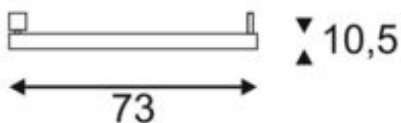

OPEN GRILL

wall and ceiling light, double-headed, LED, 3000K, square, white, 8x7,5W

Article number	157661
Max. wattage	58 Watt
Light distribution type 1	Indirect
Light distribution type 2	Direct-indirect
Light distribution type 3	Axis-symmetric
Product family	Open-Grill
Feed-in capability	No
Lamp included	No
Length	73 cm
Width	72 cm
Height	10.5 cm
Net weight	5.1 kg
Gross weight	6.782 kg
Voltage	220-240 ~50/60 . 1750 Volts
Protection class	I
Beam angle	120 Degree
Material	Aluminium/acrylic glass
Colour	white
Way of mounting	Ceiling mounted / wall mounted
Average lifespan	30000 Hours
Colour temperature	3000 Kelvin
Colour rendering index	80
Luminous flux	4500 lm
Energy efficiency class	A++
fastCalcEnabled	Yes
ranking	400
Catalogue page	BIG WHITE 2017: 311

The OPEN GRILL wall and ceiling light is a professional luminaire for surface mounting. Within its rectangular frame there are eight LEDs each with 7.5W of power. Both rotating elements make the luminaire so special. This luminaire is ready to be directly connected to the 230V mains supply.