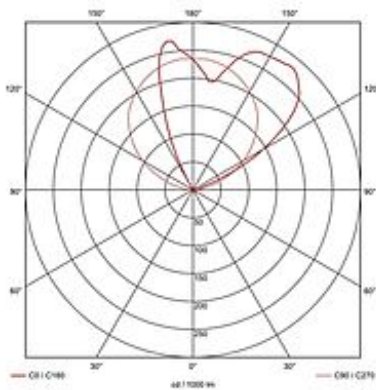

SOLF T5 wall lamp

white/chrome, 24W Energy Saver

Article number	157611
Type of lamp	Conventional lamp
Lamp	T5 fluorescent bulb 24W
Lampholder / Socket	G5
Number of light sources	1
Lamp included	No
Width	58.5 cm
Height	17 cm
Depth	10 cm
Net weight	2.111 kg
Gross weight	2.977 kg
Voltage	230 Volt
Max. wattage	24 Watt
Protection class	I
Material	aluminium
Colour	chrome / white
Way of mounting	surface wall mounting
Remark 1	Electronic ballast incorporated
Remark 2	Energy labels in your language are available in the Service Area sub point Download
Energy class ballast	A2
Suitable for lamps from EEC	A
Suitable for lamps up to EEC	A
Light distribution type 1	indirect
Light distribution type 3	axisymmetric

The SOLF T5 wall luminaire is made from silvergrey painted aluminum and designed for energy-saving T5 fluorescent tubes. The special design of the fitting provides indirect lighting attributes, while the already incorporated, electronic ballast makes it ready for direct connection to 230V mains supply. This luminaire is compatible with bulbs of the energy classes: A - A