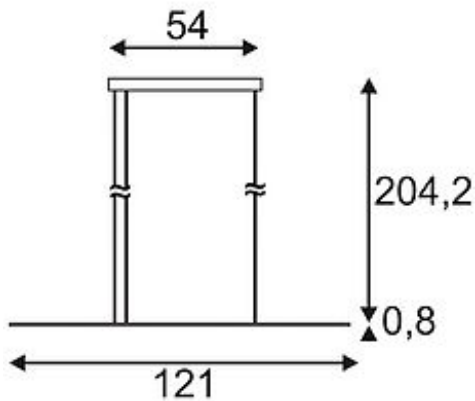

CYGNIS pendant luminaire

PD-1 , silvergrey, 4x 4W LED, 3000K

Article number	157564
Catalogue	BIG WHITE 2015, Page 89
Type of lamp	LED lamp
Lamp	LED LINE 4W
Number of light sources	4
Lamp included	Yes
Length	121 cm
Width	5 cm
Height	0.9 cm
Pendant length	200 cm
Net weight	1.672 kg
Gross weight	1.01 kg
Voltage	230 Volt
Max. wattage	16 Watt
Protection class	I
Beam angle	120 Degree
Material	aluminium
Colour	silvergrey
Way of mounting	ceiling mounting pendulum
Remark 1	LED driver incorporated
Remark 2	Canopy (L / W / H): 54 / 4,2 / 4,2 cm
Remark 3	Energy labels in your language are available in the Service Area sub point Download
Average lifespan	30000 Hours
Colour temperature	3000 Kelvin
Colour rendering index	>80
Luminous flux	1010 lm
Suitable for lamps from EEC	A
Suitable for lamps up to EEC	A++
Light distribution type 1	direct

Light distribution
type 3

axisymmetric

The pendant luminaire CYGNIS PD-1 offers a warm white LED light with excellent illumination properties in addition to its minimalistic design. The four fully installed LED light outputs with about 4W each, provide a pleasant and warm perception of light. The total power consumption of only about 16W is a proof of excellent energy efficiency. A wide beam angle and a luminous flux of about 1000 lumens, you can easily use CYGNIS as a basic lighting element over dining tables, desks or similar objects in the decorative field. CYGNIS PD-1 is available in matt white or silver colour finish. Thanks to the already incorporated LED converter and 200cm of suspension, CYGNIS is supplied ready for direct connection to 230V mains supply. This luminaire contains built-in LED lamps. EEK: A - A++. The lamps cannot be changed in the luminaire.