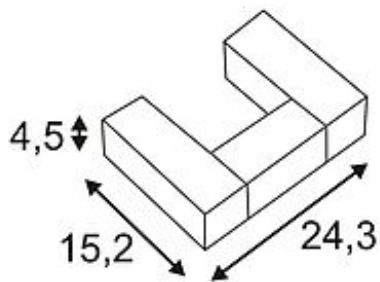

## ONIO HIT-TC TWIST wall and ceiling luminaire

silvergrey, max. 20W

Article number	157554
Type of lamp	Conventional lamp
Lamp	CMH-T Super Mini 20W
Lampholder / Socket	GU6,5
Number of light sources	1
Lamp included	No
Tilt range	180 Degree
Width	24.3 cm
Height	4.5 cm
Depth	15.2 cm
Net weight	0.816 kg
Gross weight	1.527 kg
Voltage	230 Volt
Max. wattage	20 Watt
Protection class	I
Material	aluminium
Colour	silvergrey
Way of mounting	surface wall mounting / surface ceiling mounting
Remark 1	Electronic ballast incorporated
Remark 2	Energy labels in your language are available in the Service Area sub point Download
Suitable for lamps from EEC	A
Suitable for lamps up to EEC	A+
Light distribution type 1	direct
Light distribution type 2	indirect
Light distribution type 3	axisymmetric

The high-voltage wall and ceiling luminaire ONIO HIT-TC TWIST is made from silvergrey painted aluminum. The puristic design of the luminaire grants installation flexibility, while the chosen metal halide lamp sets a nice, indirect accent illumination. The center part of the fitting is hosting the lamp and is adjustable providing the possibility of the individual arrangement of light. Thanks to the already incorporated electronic ballast, ONIO HIT-TC TWIST is supplied ready for direct connection to 230V mains supply. This luminaire is compatible with bulbs of the energy classes: A - A+