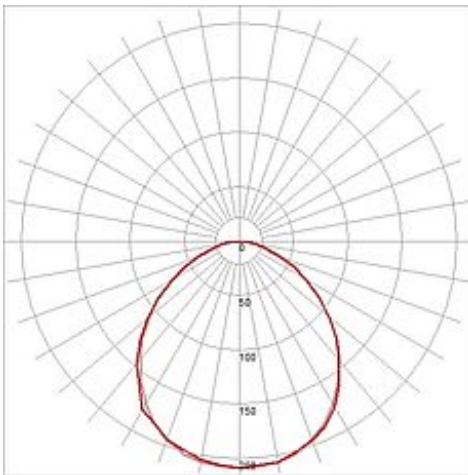

## ONIO HIT-TC TWIST wall and ceiling luminaire

white, max. 20W

Article number	157551
Type of lamp	Conventional lamp
Lamp	CMH-T Super Mini 20W
Lampholder / Socket	GU6,5
Number of light sources	1
Lamp included	No
Tilt range	180 Degree
Width	24.3 cm
Height	4.5 cm
Depth	15.2 cm
Net weight	0.829 kg
Gross weight	5.408 kg
Voltage	230 Volt
Max. wattage	20 Watt
Protection class	I
Material	aluminium
Colour	white
Way of mounting	surface wall mounting / surface ceiling mounting
Remark 1	Electronic ballast incorporated
Remark 2	Energy labels in your language are available in the Service Area sub point Download
Suitable for lamps from EEC	A
Suitable for lamps up to EEC	A+
Light distribution type 1	direct
Light distribution type 2	indirect
Light distribution type 3	axisymmetric

The high-voltage wall and ceiling luminaire ONIO HIT-TC TWIST is made from white painted aluminum. The puristic design of the luminaire grants installation flexibility, while the chosen metal halide lamp sets a nice, indirect accent illumination. The center part of the fitting is hosting the lamp and is adjustable providing the possibility of the individual arrangement of light. Thanks to the already incorporated electronic ballast, ONIO HIT-TC TWIST is supplied ready for direct connection to 230V mains supply. This luminaire is compatible with bulbs of the energy classes: A - A+