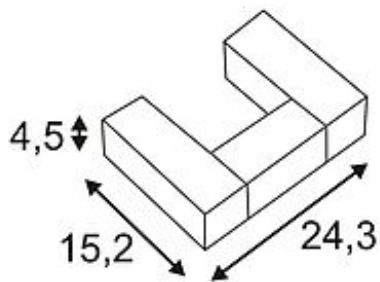

## ONIO HIT-TC TWIST wall and ceiling luminaire

white, max. 20W

Article number	157551
Type of lamp	Conventional lamp
Lamp	CMH-T Super Mini 20W
Lampholder / Socket	GU6,5
Number of light sources	1
Lamp included	No
Tilt range	180 Degree
Width	24.3 cm
Height	4.5 cm
Depth	15.2 cm
Net weight	0.829 kg
Gross weight	5.408 kg
Voltage	230 Volt
Max. wattage	20 Watt
Protection class	I
Material	aluminium
Colour	white
Way of mounting	surface wall mounting / surface ceiling mounting
Remark 1	Electronic ballast incorporated
Remark 2	Energy labels in your language are available in the Service Area sub point Download
Suitable for lamps from EEC	A
Suitable for lamps up to EEC	A+
Light distribution type 1	direct
Light distribution type 2	indirect
Light distribution type 3	axisymmetric

The high-voltage wall and ceiling luminaire ONIO HIT-TC TWIST is made from white painted aluminum. The puristic design of the luminaire grants installation flexibility, while the chosen metal halide lamp sets a nice, indirect accent illumination. The center part of the fitting is hosting the lamp and is adjustable providing the possibility of the individual arrangement of light. Thanks to the already incorporated electronic ballast, ONIO HIT-TC TWIST is supplied ready for direct connection to 230V mains supply. This luminaire is compatible with bulbs of the energy classes: A - A+