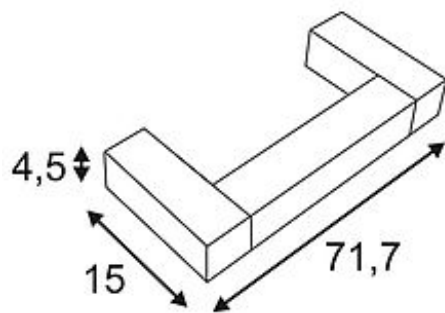

ONIO T5 TWIST wall lamp

silvergrey, 24W Energy Saver

Article number	157544
Type of lamp	Conventional lamp
Lamp	T5 fluorescent bulb 24W
Lampholder / Socket	G5
Number of light sources	1
Lamp included	No
Tilt range	180 Degree
Width	71.7 cm
Height	4.5 cm
Depth	15 cm
Net weight	1.2 kg
Gross weight	5.527 kg
Voltage	230 Volt
Max. wattage	24 Watt
Protection class	I
Material	aluminium
Colour	silvergrey
Way of mounting	surface wall mounting / surface ceiling mounting
Remark 1	Electronic ballast incorporated
Remark 2	Energy labels in your language are available in the Service Area sub point Download
Energy class ballast	A2
Suitable for lamps from EEC	A
Suitable for lamps up to EEC	A
Light distribution type 1	indirect
Light distribution type 3	axisymmetric

The high-voltage wall and ceiling luminaire ONIO T5 TWIST is made from silvergrey painted aluminum. The puristic design of the luminaire grants installation flexibility, while the chosen T5 fluorescent tube sets a nice, indirect accent illumination. The center part of the fitting is adjustable providing the possibility of the individual arrangement of light. Thanks to the already incorporated electronic ballast, ONIO T5 TWIST is supplied ready for direct connection to 230V mains supply. This luminaire is compatible with bulbs of the energy classes: A - A