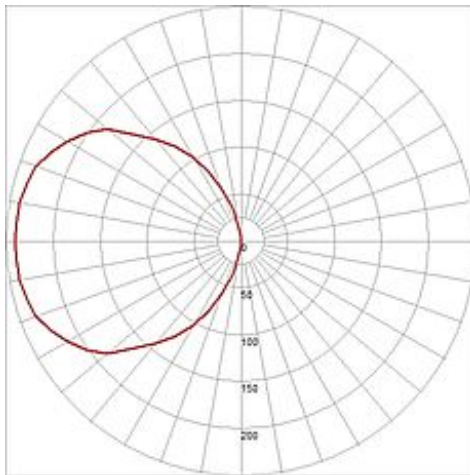

ONIO T5 TWIST wall lamp

silvergrey, 24W Energy Saver

Article number	157544
Type of lamp	Conventional lamp
Lamp	T5 fluorescent bulb 24W
Lampholder / Socket	G5
Number of light sources	1
Lamp included	No
Tilt range	180 Degree
Width	71.7 cm
Height	4.5 cm
Depth	15 cm
Net weight	1.2 kg
Gross weight	5.527 kg
Voltage	230 Volt
Max. wattage	24 Watt
Protection class	I
Material	aluminium
Colour	silvergrey
Way of mounting	surface wall mounting / surface ceiling mounting
Remark 1	Electronic ballast incorporated
Remark 2	Energy labels in your language are available in the Service Area sub point Download
Energy class ballast	A2
Suitable for lamps from EEC	A
Suitable for lamps up to EEC	A
Light distribution type 1	indirect
Light distribution type 3	axisymmetric

The high-voltage wall and ceiling luminaire ONIO T5 TWIST is made from silvergrey painted aluminum. The puristic design of the luminaire grants installation flexibility, while the chosen T5 fluorescent tube sets a nice, indirect accent illumination. The center part of the fitting is adjustable providing the possibility of the individual arrangement of light. Thanks to the already incorporated electronic ballast, ONIO T5 TWIST is supplied ready for direct connection to 230V mains supply. This luminaire is compatible with bulbs of the energy classes: A - A