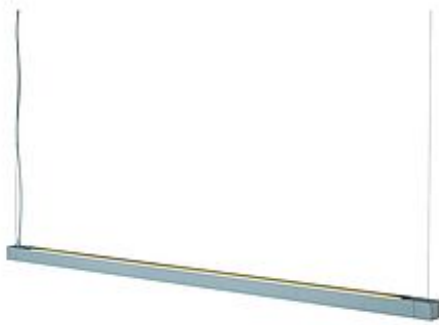

OPEN GRILL SINGLE pendant luminaire

silvergrey, T5 Energy Saver, 35W

Article number	157494
Catalogue	BIG WHITE 2015, Page 97
Type of lamp	Conventional lamp
Lamp	T5 fluorescent bulb 35W
Lampholder / Socket	G5
Number of light sources	1
Lamp included	No
Tilt range	180 Degree
Length	162.5 cm
Width	4.5 cm
Height	4.5 cm
Pendant length	150 cm
Net weight	1.915 kg
Gross weight	2.757 kg
Voltage	230 Volt
Max. wattage	35 Watt
Protection class	I
Material	aluminium
Colour	silvergrey
Way of mounting	ceiling mounting pendulum
Remark 1	Electronic ballast incorporated
Remark 2	Canopy (L / W / H): 7,5 / 7,5 / 2,5 cm
Remark 3	Energy labels in your language are available in the Service Area sub point Download
Energy class ballast	A2
Suitable for lamps from EEC	A
Suitable for lamps up to EEC	A+
Light distribution type 1	direct

The OPEN GRILL SINGLE pendant luminaire is a professional fitting for surface mounting. Within the rectangular, silvergrey painted frame, there is the G5 lampholder for T5 fluorescent tubes, providing 35W. Thanks to the already incorporated electronic ballast, OPEN GRILL SINGLE is ready for direct connection to 230V mains supply. This luminaire is compatible with bulbs of the energy classes: A - A+