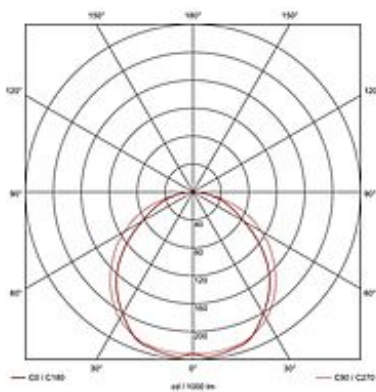

OPEN GRILL SINGLE pendant luminaire

silvergrey, T5 Energy Saver, 35W

Article number	157494
Catalogue	BIG WHITE 2015, Page 97
Type of lamp	Conventional lamp
Lamp	T5 fluorescent bulb 35W
Lampholder / Socket	G5
Number of light sources	1
Lamp included	No
Tilt range	180 Degree
Length	162.5 cm
Width	4.5 cm
Height	4.5 cm
Pendant length	150 cm
Net weight	1.915 kg
Gross weight	2.757 kg
Voltage	230 Volt
Max. wattage	35 Watt
Protection class	I
Material	aluminium
Colour	silvergrey
Way of mounting	ceiling mounting pendulum
Remark 1	Electronic ballast incorporated
Remark 2	Canopy (L / W / H): 7,5 / 7,5 / 2,5 cm
Remark 3	Energy labels in your language are available in the Service Area sub point Download
Energy class ballast	A2
Suitable for lamps from EEC	A
Suitable for lamps up to EEC	A+
Light distribution type 1	direct

The OPEN GRILL SINGLE pendant luminaire is a professional fitting for surface mounting. Within the rectangular, silvergrey painted frame, there is the G5 lampholder for T5 fluorescent tubes, providing 35W. Thanks to the already incorporated electronic ballast, OPEN GRILL SINGLE is ready for direct connection to 230V mains supply. This luminaire is compatible with bulbs of the energy classes: A - A+