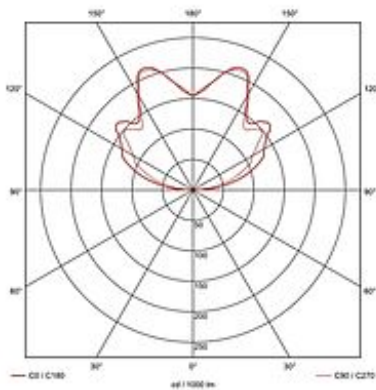

## OPEN GRILL wall and ceiling luminaire

square, silvergrey, 4x T5 Energy Saver, 24W

Article number	157384
Catalogue	BIG WHITE 2015, Page 139
Type of lamp	Conventional lamp
Lamp	T5 fluorescent bulb 24W
Lampholder / Socket	G5
Number of light sources	4
Lamp included	No
Length	68 cm
Width	68 cm
Height	10 cm
Net weight	3.141 kg
Gross weight	3.28 kg
Voltage	230 Volt
Max. wattage	96 Watt
Protection class	I
Material	aluminium
Colour	silvergrey
Way of mounting	surface wall mounting / surface ceiling mounting
Remark 1	For wall and ceiling installation
Remark 2	Canopy (L / B / H): 5 / 4,5 / 3 cm at one corner
Remark 3	Electronic ballast incorporated
Remark 4	Energy labels in your language are available in the Service Area sub point Download
Energy class ballast	A2
Suitable for lamps from EEC	A
Suitable for lamps up to EEC	A
Light distribution type 1	indirect
Light distribution type 3	axisymmetric

The OPEN GRILL wall and ceiling luminaire is a professional fitting for surface mounting. Within the rectangular, silvergrey or white painted frame, there are four G5 lampholders for T5 fluorescent tubes, providing 24W each. Thanks to the already incorporated electronic ballasts, OPEN GRILL is ready for direct connection to 230V mains supply. This luminaire is compatible with bulbs of the energy classes: A - A