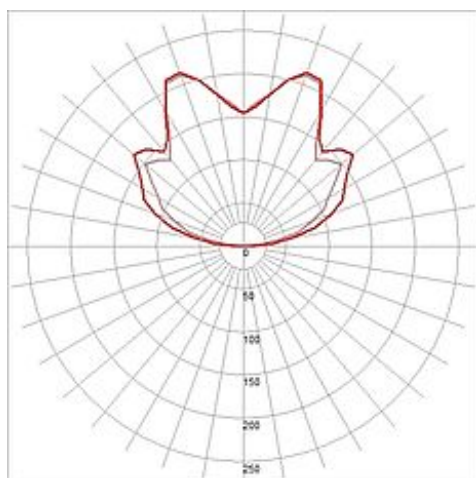

OPEN GRILL wall and ceiling luminaire

square, white, 4x G5, 4x 24W

Article number	157381
Catalogue	BIG WHITE 2015, Page 139
Type of lamp	Conventional lamp
Lamp	T5 fluorescent bulb 24W
Lampholder / Socket	G5
Number of light sources	4
Lamp included	No
Length	68 cm
Width	68 cm
Height	10 cm
Net weight	3.249 kg
Gross weight	4.454 kg
Voltage	230 Volt
Max. wattage	96 Watt
Protection class	I
Material	aluminium
Colour	white
Way of mounting	surface wall mounting / surface ceiling mounting
Remark 1	For wall and ceiling installation
Remark 2	Canopy (L / B / H): 5 / 4,5 / 3 cm at one corner
Remark 3	Electronic ballast incorporated
Remark 4	Energy labels in your language are available in the Service Area sub point Download
Energy class ballast	A2
Suitable for lamps from EEC	A
Suitable for lamps up to EEC	A
Light distribution type 1	indirect
Light distribution type 3	axisymmetric

The OPEN GRILL wall and ceiling luminaire is a professional fitting for surface mounting. Within the rectangular, silvergrey or white painted frame, there are four G5 lampholders for T5 fluorescent tubes, providing 24W each. Thanks to the already incorporated electronic ballasts, OPEN GRILL is ready for direct connection to 230V mains supply. This luminaire is compatible with bulbs of the energy classes: A - A