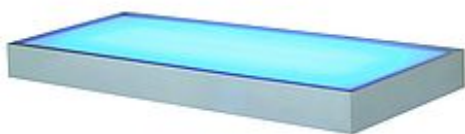

FLAT 221 wall lamp

square, alu, satined glass, 2x T5, 2x 21W, up-down

Article number	157202
Catalogue	BIG WHITE 2015, Page 225
Type of lamp	Conventional lamp
Lamp	T5 fluorescent bulb 21W
Lampholder / Socket	G5
Number of light sources	2
Lamp included	No
Width	91 cm
Height	5 cm
Depth	22 cm
Net weight	6.188 kg
Gross weight	0.394 kg
Voltage	230 Volt
Max. wattage	42 Watt
Protection class	I
Material	aluminium / glass
Colour	aluminium
Way of mounting	surface wall mounting
Remark 1	Without switch
Remark 2	Electronic ballast incorporated
Remark 3	Mechanic load: max. 10 kg
Remark 4	Energy labels in your language are available in the Service Area sub point Download
Energy class ballast	A2
Suitable for lamps from EEC	A
Suitable for lamps up to EEC	A+
Light distribution type 1	direct-indirect
Light distribution type 3	axisymmetric

The FLAT wall luminaire is made from aluminum and equipped with a frosted glass cover. Designed for the use of energy-saving T5 fluorescent lamps, FLAT has an incorporated ballast, making it ready for direct connection to 230V mains supply. This luminaire is compatible with bulbs of the energy classes: A - A+