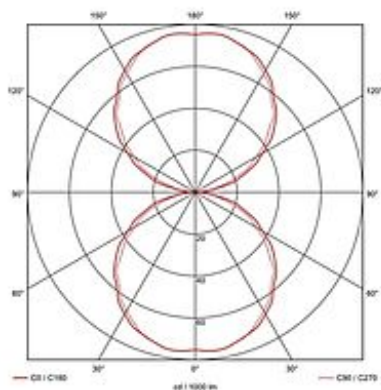

FLAT 221 wall lamp

square, alu, satined glass, 2x T5, 2x 21W, up-down

Article number	157202
Catalogue	BIG WHITE 2015, Page 225
Type of lamp	Conventional lamp
Lamp	T5 fluorescent bulb 21W
Lampholder / Socket	G5
Number of light sources	2
Lamp included	No
Width	91 cm
Height	5 cm
Depth	22 cm
Net weight	6.188 kg
Gross weight	0.394 kg
Voltage	230 Volt
Max. wattage	42 Watt
Protection class	I
Material	aluminium / glass
Colour	aluminium
Way of mounting	surface wall mounting
Remark 1	Without switch
Remark 2	Electronic ballast incorporated
Remark 3	Mechanic load: max. 10 kg
Remark 4	Energy labels in your language are available in the Service Area sub point Download
Energy class ballast	A2
Suitable for lamps from EEC	A
Suitable for lamps up to EEC	A+
Light distribution type 1	direct-indirect
Light distribution type 3	axisymmetric

The FLAT wall luminaire is made from aluminum and equipped with a frosted glass cover. Designed for the use of energy-saving T5 fluorescent lamps, FLAT has an incorporated ballast, making it ready for direct connection to 230V mains supply. This luminaire is compatible with bulbs of the energy classes: A - A+