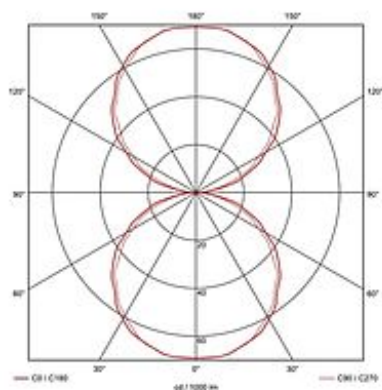

## FLAT 121 wall lamp

square, alu, satined glass, T5, 21W, up-down

Article number	157192
Catalogue	BIG WHITE 2015, Page 225
Type of lamp	Conventional lamp
Lamp	T5 fluorescent bulb 21W
Lampholder / Socket	G5
Number of light sources	1
Lamp included	No
Width	91 cm
Height	5 cm
Depth	10 cm
Net weight	3.644 kg
Gross weight	24.722 kg
Voltage	230 Volt
Max. wattage	21 Watt
Protection class	I
Material	aluminium / glass
Colour	aluminium
Way of mounting	surface wall mounting
Remark 1	Without switch
Remark 2	Electronic ballast incorporated
Remark 3	Mechanic load: max. 15 kg
Remark 4	Energy labels in your language are available in the Service Area sub point Download
Energy class ballast	A2
Suitable for lamps from EEC	A
Suitable for lamps up to EEC	A+
Light distribution type 1	direct-indirect
Light distribution type 3	axisymmetric