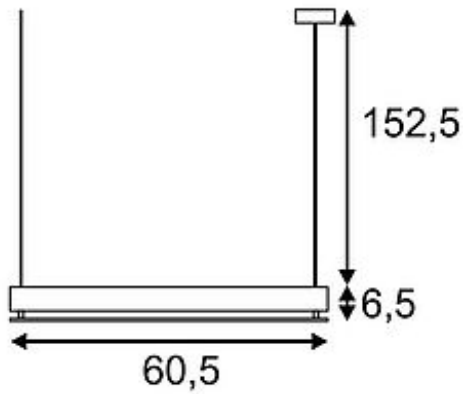

T5 GRILL pendant luminaire

square, silvergrey, 4x T5 24W

| | |
|------------------------------|---|
| Article number | 157102 |
| Catalogue | BIG WHITE 2015, Page 101 |
| Type of lamp | Conventional lamp |
| Lamp | T5 fluorescent bulb 24W |
| Lampholder / Socket | G5 |
| Number of light sources | 4 |
| Lamp included | No |
| Length | 60.5 cm |
| Width | 60.5 cm |
| Height | 6.5 cm |
| Pendant length | 150 cm |
| Net weight | 6.109 kg |
| Gross weight | 7.389 kg |
| Voltage | 230 Volt |
| Max. wattage | 96 Watt |
| Protection class | I |
| Material | aluminium / acrylic |
| Colour | silvergrey |
| Way of mounting | ceiling mounting pendulum |
| Remark 1 | Electronic ballast incorporated |
| Remark 2 | Canopy (L / W / H): 7,5 / 7,5 / 2,5 cm |
| Remark 3 | Including satined Acrylic cover |
| Remark 4 | Energy labels in your language are available in the Service Area sub point Download |
| Energy class ballast | A2 |
| Suitable for lamps from EEC | A |
| Suitable for lamps up to EEC | A |
| Light distribution type 1 | direct-indirect |
| Light distribution type 3 | axisymmetric |

The T5 GRILL UNI pendant lamp is a professional fitting for surface mounting. Behind the frosted acrylic glass, which is mounted on a rectangular, silvergrey or white painted frame, there are four G5 lampholders for T5 fluorescent tubes, providing 24W each. Thanks to the already incorporated electronic ballast, T5 GRILL UNI is ready for direct connection to 230V mains supply. This luminaire is compatible with bulbs of the energy classes: A - A