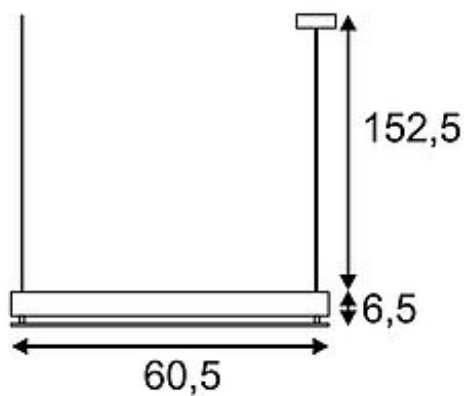

T5 GRILL pendant luminaire

square, white, 2x G5, 4x 24W

Article number	157101
Catalogue	BIG WHITE 2015, Page 101
Type of lamp	Conventional lamp
Lamp	T5 fluorescent bulb 24W
Lampholder / Socket	G5
Number of light sources	4
Lamp included	No
Length	60.5 cm
Width	60.5 cm
Height	6.5 cm
Pendant length	150 cm
Net weight	6.23 kg
Gross weight	7.69 kg
Voltage	230 Volt
Max. wattage	96 Watt
Protection class	I
Material	aluminium / acrylic
Colour	white
Way of mounting	ceiling mounting pendulum
Remark 1	Electronic ballast incorporated
Remark 2	Canopy (L / W / H): 7,5 / 7,5 / 2,5 cm
Remark 3	Including satined Acrylic cover
Remark 4	Energy labels in your language are available in the Service Area sub point Download
Energy class ballast	A2
Suitable for lamps from EEC	A
Suitable for lamps up to EEC	A
Light distribution type 1	direct-indirect
Light distribution type 3	axisymmetric

The T5 GRILL UNI pendant lamp is a professional fitting for surface mounting. Behind the frosted acrylic glass, which is mounted on a rectangular, silvergrey or white painted frame, there are four G5 lampholders for T5 fluorescent tubes, providing 24W each. Thanks to the already incorporated electronic ballast, T5 GRILL UNI is ready for direct connection to 230V mains supply. This luminaire is compatible with bulbs of the energy classes: A - A