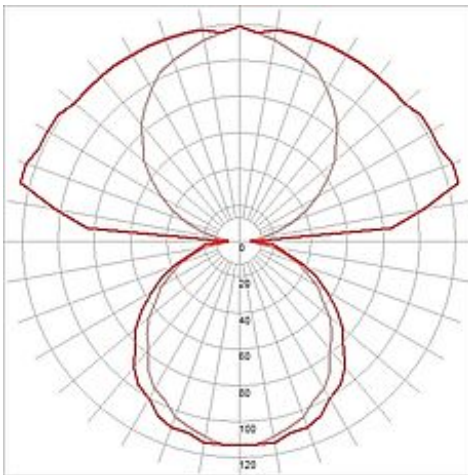

T5 GRILL pendant luminaire

square, white, 2x G5, 4x 24W

Article number	157101
Catalogue	BIG WHITE 2015, Page 101
Type of lamp	Conventional lamp
Lamp	T5 fluorescent bulb 24W
Lampholder / Socket	G5
Number of light sources	4
Lamp included	No
Length	60.5 cm
Width	60.5 cm
Height	6.5 cm
Pendant length	150 cm
Net weight	6.23 kg
Gross weight	7.69 kg
Voltage	230 Volt
Max. wattage	96 Watt
Protection class	I
Material	aluminium / acrylic
Colour	white
Way of mounting	ceiling mounting pendulum
Remark 1	Electronic ballast incorporated
Remark 2	Canopy (L / W / H): 7,5 / 7,5 / 2,5 cm
Remark 3	Including satined Acrylic cover
Remark 4	Energy labels in your language are available in the Service Area sub point Download
Energy class ballast	A2
Suitable for lamps from EEC	A
Suitable for lamps up to EEC	A
Light distribution type 1	direct-indirect
Light distribution type 3	axisymmetric

The T5 GRILL UNI pendant lamp is a professional fitting for surface mounting. Behind the frosted acrylic glass, which is mounted on a rectangular, silvergrey or white painted frame, there are four G5 lampholders for T5 fluorescent tubes, providing 24W each. Thanks to the already incorporated electronic ballast, T5 GRILL UNI is ready for direct connection to 230V mains supply. This luminaire is compatible with bulbs of the energy classes: A - A