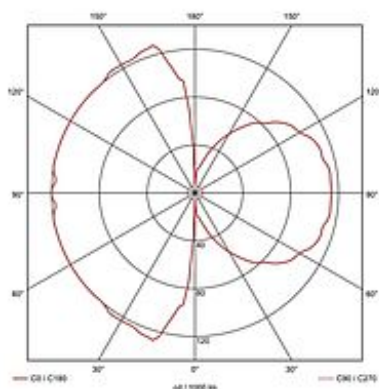

T5 GRILL UNI

wall and ceiling luminaire, silvergrey, 4x 24W Energy Saver

Article number	157092
Catalogue	BIG WHITE 2015, Page 139
Type of lamp	Conventional lamp
Lamp	T5 fluorescent bulb 24W
Lampholder / Socket	G5
Number of light sources	4
Lamp included	No
Length	60.5 cm
Width	60.5 cm
Height	8.5 cm
Net weight	5.908 kg
Gross weight	3.266 kg
Voltage	230 Volt
Max. wattage	96 Watt
Protection class	I
Material	aluminium / acrylic
Colour	silvergrey
Way of mounting	surface wall mounting / surface ceiling mounting
Remark 1	Electronic ballast incorporated
Remark 2	For wall and ceiling installation
Remark 3	1,6 cm wall spacing
Remark 4	Energy labels in your language are available in the Service Area sub point Download
Energy class ballast	A2
Suitable for lamps from EEC	A
Suitable for lamps up to EEC	A
Light distribution type 1	direct-indirect
Light distribution type 3	asymmetric

The T5 GRILL UNI wall and ceiling lamp is a professional fitting for surface mounting. Behind the frosted acrylic glass, which is mounted on a rectangular, silvergrey or white painted frame, there are four G5 lampholders for T5 fluorescent tubes, providing 24W each. Thanks to the already incorporated electronic ballast, T5 GRILL UNI is ready for direct connection to 230V mains supply. This luminaire is compatible with bulbs of the energy classes: A - A