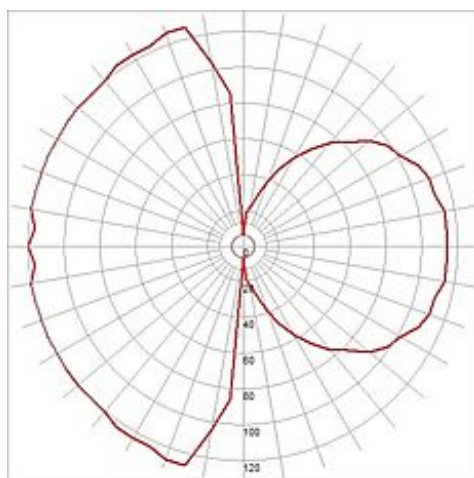

T5 GRILL UNI wall and ceiling luminaire

square, white, 4x G5, 4x 24W

Article number	157091
Catalogue	BIG WHITE 2015, Page 139
Type of lamp	Conventional lamp
Lamp	T5 fluorescent bulb 24W
Lampholder / Socket	G5
Number of light sources	4
Lamp included	No
Length	60.5 cm
Width	60.5 cm
Height	8.5 cm
Net weight	6.207 kg
Gross weight	1.935 kg
Voltage	230 Volt
Max. wattage	96 Watt
Protection class	I
Material	aluminium / acrylic
Colour	white
Way of mounting	surface wall mounting / surface ceiling mounting
Remark 1	Electronic ballast incorporated
Remark 2	For wall and ceiling installation
Remark 3	1,6 cm wall spacing
Remark 4	Energy labels in your language are available in the Service Area sub point Download
Energy class ballast	A2
Suitable for lamps from EEC	A
Suitable for lamps up to EEC	A
Light distribution type 1	direct-indirect
Light distribution type 3	asymmetric

The T5 GRILL UNI wall and ceiling lamp is a professional fitting for surface mounting. Behind the frosted acrylic glass, which is mounted on a rectangular, silvergrey or white painted frame, there are four G5 lampholders for T5 fluorescent tubes, providing 24W each. Thanks to the already incorporated electronic ballast, T5 GRILL UNI is ready for direct connection to 230V mains supply. This luminaire is compatible with bulbs of the energy classes: A - A