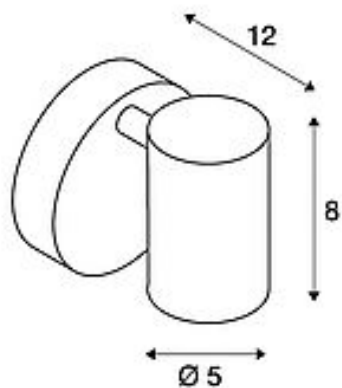

## HELIA

wall and ceiling light, single-headed, LED, 3000K, 35°, white

Article number	156501
Feed-in capability	No
Lamp included	No
Tilt range	90 Degree
Rotation range	350 Degree
Length	9.5 cm
Width	9 cm
Height	11.4 cm
Net weight	0.417 kg
Gross weight	0.545 kg
Voltage	220-240V ~50/60Hz sec. 500mA
Protection class	I
Beam angle	35 Degree
Average lifespan	30000 Hours
Colour temperature	3000 Kelvin
Colour rendering index	90
Luminous flux	620 lm
Energy efficiency class	A++
Way of mounting	Surface mounted / Ceiling mounted / Wall mounted
Colour	white
Form	round
Light distribution type 1	direct
Light distribution type 2	rotational symmetric
Material	Aluminium

The functional HELIA wall and ceiling light consists of an aluminium structure that is optionally available with a black or white housing. The lamp head can also be rotated and swivelled. Thanks to the built-in Premium LED, the single-headed HELIA luminaire is ready for direct connection to the 230V mains power supply.