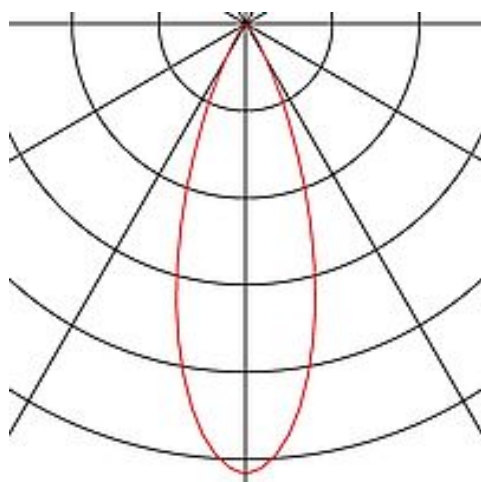

## HELIA

wall and ceiling light, single-headed, LED, 3000K, 35°, white

Article number	156501
Feed-in capability	No
Lamp included	No
Tilt range	90 Degree
Rotation range	350 Degree
Length	9.5 cm
Width	9 cm
Height	11.4 cm
Net weight	0.417 kg
Gross weight	0.545 kg
Voltage	220-240V ~50/60Hz sec. 500mA
Protection class	I
Beam angle	35 Degree
Average lifespan	30000 Hours
Colour temperature	3000 Kelvin
Colour rendering index	90
Luminous flux	620 lm
Energy efficiency class	A++
Way of mounting	Surface mounted / Ceiling mounted / Wall mounted
Colour	white
Form	round
Light distribution type 1	direct
Light distribution type 2	rotational symmetric
Material	Aluminium

The functional HELIA wall and ceiling light consists of an aluminium structure that is optionally available with a black or white housing. The lamp head can also be rotated and swivelled. Thanks to the built-in Premium LED, the single-headed HELIA luminaire is ready for direct connection to the 230V mains power supply.