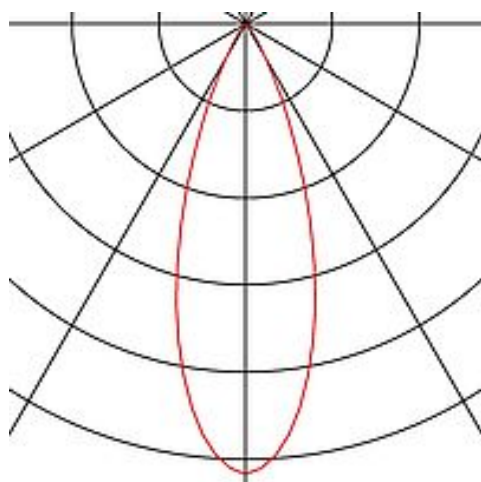

HELIA

wall and ceiling light, single-headed, LED, 3000K, 35°, black

Article number	156500
Feed-in capability	No
Lamp included	No
Tilt range	90 Degree
Rotation range	350 Degree
Length	9.5 cm
Width	9 cm
Height	11.4 cm
Net weight	0.428 kg
Gross weight	0.573 kg
Voltage	220-240V ~50/60Hz sec. 500mA
Protection class	I
Beam angle	35 Degree
Average lifespan	30000 Hours
Colour temperature	3000 Kelvin
Colour rendering index	90
Luminous flux	620 lm
Energy efficiency class	A++
Way of mounting	Surface mounted / Ceiling mounted / Wall mounted
Colour	black
Form	round
Light distribution type 1	direct
Light distribution type 2	rotational symmetric
Material	Aluminium

The functional HELIA wall and ceiling light consists of an aluminium structure that is optionally available with a black or white housing. The lamp head can also be rotated and swivelled. Thanks to the built-in Premium LED, the single-headed HELIA luminaire is ready for direct connection to the 230V mains power supply.