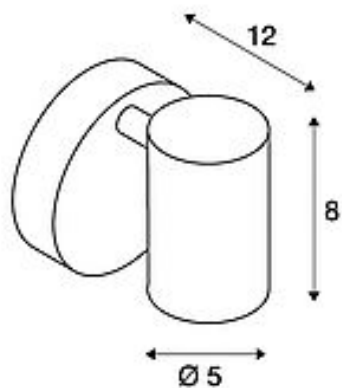

HELIA

wall and ceiling light, single-headed, LED, 3000K, 35°, black

Article number	156500
Feed-in capability	No
Lamp included	No
Tilt range	90 Degree
Rotation range	350 Degree
Length	9.5 cm
Width	9 cm
Height	11.4 cm
Net weight	0.428 kg
Gross weight	0.573 kg
Voltage	220-240V ~50/60Hz sec. 500mA
Protection class	I
Beam angle	35 Degree
Average lifespan	30000 Hours
Colour temperature	3000 Kelvin
Colour rendering index	90
Luminous flux	620 lm
Energy efficiency class	A++
Way of mounting	Surface mounted / Ceiling mounted / Wall mounted
Colour	black
Form	round
Light distribution type 1	direct
Light distribution type 2	rotational symmetric
Material	Aluminium

The functional HELIA wall and ceiling light consists of an aluminium structure that is optionally available with a black or white housing. The lamp head can also be rotated and swivelled. Thanks to the built-in Premium LED, the single-headed HELIA luminaire is ready for direct connection to the 230V mains power supply.