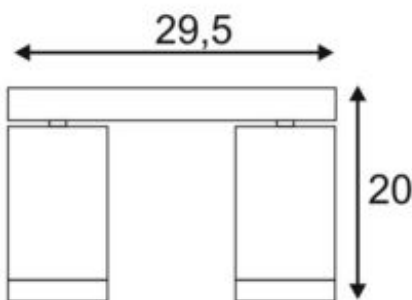

BILAS 2

wall and ceiling light, spot, double-headed, LED, 2700K, round, matt black, 25°, 30W, incl. canopy

Article number	156430
Number of light sources	2
Max. wattage	30 Watt
Lamp	COB LED module
Light distribution type 1	Direct
Light distribution type 3	rotationally symmetric
Product family	Bilas
Feed-in capability	No
Lamp included	No
Length	29.5 cm
Width	9.5 cm
Height	20 cm
Net weight	2.412 kg
Gross weight	2.896 kg
Voltage	230 ~50/60 Volts
Protection class	I
Beam angle	25 Degree
Material	Aluminium/glass
Colour	matt black
Way of mounting	Surface wall / Surface ceiling mounting
Average lifespan	50000 Hours
Colour temperature	2700 Kelvin
Colour rendering index	80
Luminous flux	2000 lm
Energy efficiency class	A++
fastCalcEnabled	Yes
ranking	400
Catalogue page	BIG WHITE 2017: 287

The BILAS SPOT Wall and ceiling light exhibits a simple and elegant form. Thanks to its dimmable, high output COB LED, the luminaire can be used in a variety of settings. The luminaire is available in single, double, and triple row versions, and comes ready for direct connection to 230V electrical mains.