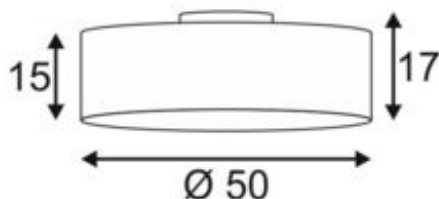

TENORA CL-1

ceiling light, TC-(D,H,T,Q)SE, round, white shade Ø/H 50/15 cm, max. 69W

Article number	156051
Light distribution type 1	direct-indirect
Light distribution type 3	rotationally symmetric
Product family	Tenora
Feed-in capability	No
LBS code	TC(...)SE
Lamp	TC(...)SE
Lampholder / Socket	E27
Number of light sources	3
Lamp included	No
Height	17 cm
Diameter	50 cm
Net weight	1.391 kg
Gross weight	3.057 kg
Voltage	230 ~50 Volts
Max. wattage	23 Watt
Protection class	I
Material	Textile/polystyrene/steel
Colour	white
Way of mounting	Surface ceiling mounting
Energy efficiency class	A++
fastCalcEnabled	No
ranking	300
Catalogue page	BIG WHITE 2017: 229

The TENORA CL-1 ceiling light convinces with its extremely flat body, which is covered by an acrylic glass lamp shade. Available in black or white, the textile and polyester-based shade guarantees the even lighting attributes of the standard E27 high voltage lamp used. The TENORA CL-1 ceiling light comes ready for direct connection to 230V mains supply.