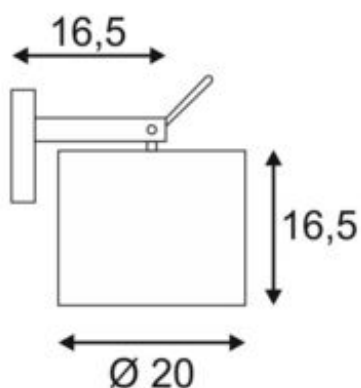

## TENORA WL-1

wall light, A60, round, white shade, Ø/H 20/16.5, max. 60W

Article number	156021
Light distribution type 1	direct-indirect
Light distribution type 3	rotationally symmetric
Product family	Tenora
Feed-in capability	No
LBS code	A60
Lamp	A60
Lampholder / Socket	E27
Number of light sources	1
Lamp included	No
Tilt range	90 Degree
Rotation range	350 Degree
Net weight	1.138 kg
Gross weight	1.609 kg
Voltage	230 ~50 Volts
Max. wattage	60 Watt
Protection class	I
Material	Textile/polystyrene/steel
Colour	white
Way of mounting	Surface wall mounting
Energy efficiency class	A++
fastCalcEnabled	No
ranking	400
Catalogue page	BIG WHITE 2017: 160

Equipped with a pivoting and turning arm, the TENORA WL-1 Wall Luminaire enables flexible lamp shade adjustment. With its built-in E27 holder the luminaire is suitable for LED and energy saving lamps and comes ready for direct connection to 230V electrical mains.