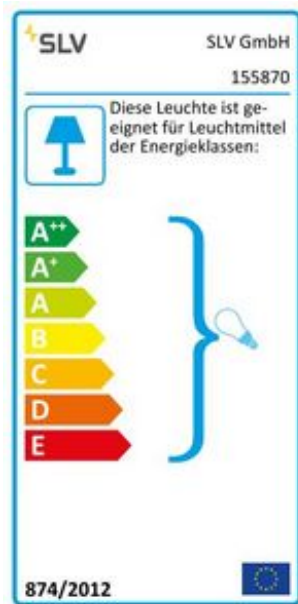

TRIADEM

pendant, triple-headed, A60, black shade, max. 180W

Article number	155870
Light distribution type 1	direct-indirect
Light distribution type 3	Axis-symmetric
Product family	Soprana Oval
Feed-in capability	No
LBS code	A60
Lamp	A60
Lampholder / Socket	E27
Number of light sources	3
Lamp included	No
Length	118 cm
Width	15.5 cm
Height	23.5 cm
Pendant length	150 cm
Net weight	2.935 kg
Gross weight	5.137 kg
Voltage	230 ~50 Volts
Max. wattage	60 Watt
Protection class	I
Material	Textile/polystyrene/steel
Colour	black
Way of mounting	Surface ceiling mounting (pendant)
Energy efficiency class	A++
fastCalcEnabled	No
ranking	300
Catalogue page	BIG WHITE 2017: 113

The TRIADEM pendant is an extension of the SOPRANA OVAL family. Thus, the TRIADEM also has beautifully formed and modern textile shades. The entire series is equipped with E27 holders which allow for the use of all variations of standard and energy saving lamps, as well as LEDs. The TRIADEM luminaire has three lamps. It is connected directly to the 230V mains supply. Irrespective of the individual shade colour, all metal parts have an attractive chrome finish.