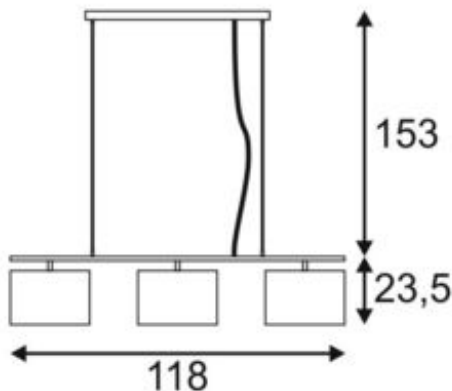

TRIADEM

pendant, triple-headed, A60, black shade, max. 180W

Article number	155870
Light distribution type 1	direct-indirect
Light distribution type 3	Axis-symmetric
Product family	Soprana Oval
Feed-in capability	No
LBS code	A60
Lamp	A60
Lampholder / Socket	E27
Number of light sources	3
Lamp included	No
Length	118 cm
Width	15.5 cm
Height	23.5 cm
Pendant length	150 cm
Net weight	2.935 kg
Gross weight	5.137 kg
Voltage	230 ~50 Volts
Max. wattage	60 Watt
Protection class	I
Material	Textile/polystyrene/steel
Colour	black
Way of mounting	Surface ceiling mounting (pendant)
Energy efficiency class	A++
fastCalcEnabled	No
ranking	300
Catalogue page	BIG WHITE 2017: 113