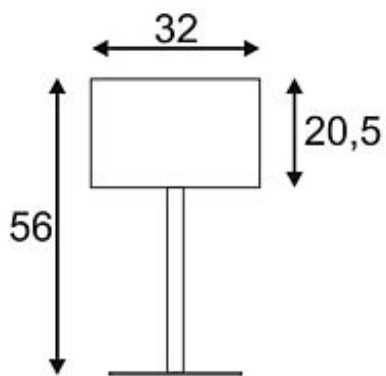

## SOPRANA OVAL table luminaire TL-1

whites textile, E27, max. 60W

Article number	155841
Catalogue	BIG WHITE 2015, Page 29
Type of lamp	Conventional lamp
Lamp	E27 230V max. 60W
Lampholder / Socket	E27
Number of light sources	1
Lamp included	No
Width	32 cm
Height	17.5 cm
Depth	56 cm
Net weight	1.507 kg
Gross weight	1.311 kg
Voltage	230 Volt
Max. wattage	60 Watt
Protection class	II
Material	steel / textile
Colour	white
Way of mounting	mobile
Remark 1	Maximum length energy saver 12 cm
Remark 2	180 cm connection lead with switch and plug included
Remark 3	Energy labels in your language are available in the Service Area sub point Download
Suitable for lamps from EEC	E
Suitable for lamps up to EEC	A++
Type of plug	2 pin flat euro plug
Light distribution type 1	direct-indirect