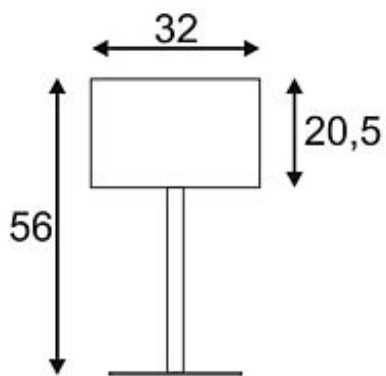

## SOPRANA OVAL table luminaire TL-1

blackes textile, E27, max. 60W

Article number	155840
Catalogue	BIG WHITE 2015, Page 29
Type of lamp	Conventional lamp
Lamp	E27 230V max. 60W
Lampholder / Socket	E27
Number of light sources	1
Lamp included	No
Width	32 cm
Height	17.5 cm
Depth	56 cm
Net weight	1.516 kg
Gross weight	0.702 kg
Voltage	230 Volt
Max. wattage	60 Watt
Protection class	II
Material	steel / textile
Colour	black
Way of mounting	mobile
Remark 1	Maximum length energy saver 12 cm
Remark 2	180 cm connection lead with switch and plug included
Remark 3	Energy labels in your language are available in the Service Area sub point Download
Suitable for lamps from EEC	E
Suitable for lamps up to EEC	A++
Type of plug	2 pin flat euro plug
Light distribution type 1	direct-indirect