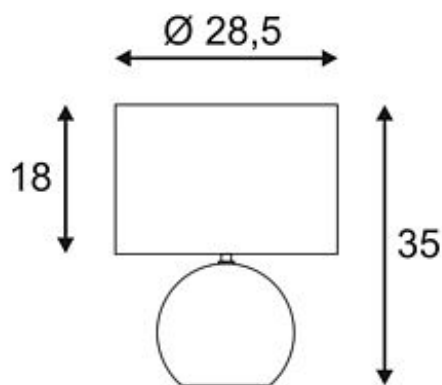

## SOPRANA SOLID table lamp

TL-1 , round, grey-beige textile, E27, max. 40W

Article number	155700
Catalogue	BIG WHITE 2015, Page 25
Type of lamp	Conventional lamp
Lamp	E27 230V max. 40W
Lampholder / Socket	E27
Number of light sources	1
Lamp included	No
Height	35.5 cm
Diameter	28.5 cm
Net weight	2.596 kg
Gross weight	1.373 kg
Voltage	230 Volt
Max. wattage	40 Watt
Protection class	II
Material	concrete / steel / textile
Colour	grey / beige
Way of mounting	mobile
Remark 1	Maximum length energy saver 13 cm
Remark 2	Base made from concrete
Remark 3	180 cm connection lead with switch and plug included
Remark 4	Energy labels in your language are available in the Service Area sub point Download
Suitable for lamps from EEC	E
Suitable for lamps up to EEC	A+
Type of plug	2 pin flat euro plug
Light distribution type 1	direct-indirect