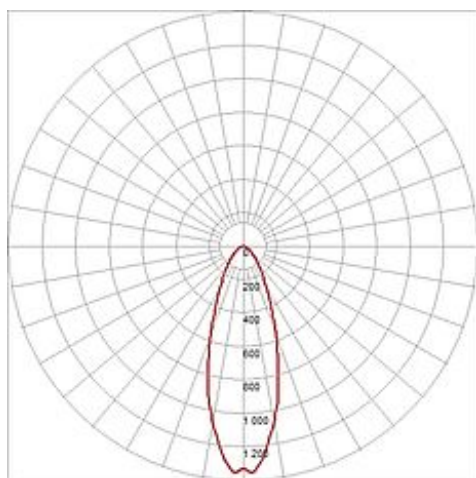

## ACCANTO LEDSPOT ROUND wall

E27, max.24W, LED 3000K, white shade

Article number	155681
Catalogue	BIG WHITE 2015, Page 145
Type of lamp	LED lamp / Conventional lamp
Lamp	Energy-saving bulb E27 max. 24W & 1W PowerLED (incl.)
Lampholder / Socket	E27
Number of light sources	1
Lamp included	No
Tilt range	180 Degree
Rotation range	340 Degree
Length	28 cm
Width	24 cm
Height	13 cm
Net weight	1.136 kg
Gross weight	1.407 kg
Voltage	230 Volt
Max. wattage	24 Watt
Protection class	I
Beam angle	15 Degree
Material	aluminium / textile
Colour	white
Way of mounting	surface wall mounting
Remark 1	The light sources can be switched separately via the built-in switches. Including a built-in LED Driver
Remark 2	Energy labels in your language are available in the Service Area sub point Download
Average lifespan	30000 Hours
Colour temperature	3000 Kelvin
Colour rendering index	>80
Luminous flux	95 lm

Suitable for lamps from EEC	A
Suitable for lamps up to EEC	A+
Suitable for lamps from EEC	A++
Suitable for lamps up to EEC	A++
Light distribution type 1	direct-indirect
Light distribution type 2	direct
Light distribution type 3	axisymmetric
Light distribution type 4	rotationally symmetric