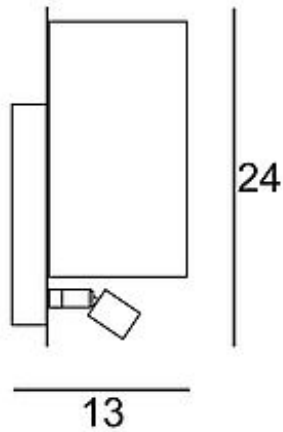

## ACCANTO LEDSPOT ROUND wall

E27, max.24W, LED 3000K, white shade

Article number	155681
Catalogue	BIG WHITE 2015, Page 145
Type of lamp	LED lamp / Conventional lamp
Lamp	Energy-saving bulb E27 max. 24W & 1W PowerLED (incl.)
Lampholder / Socket	E27
Number of light sources	1
Lamp included	No
Tilt range	180 Degree
Rotation range	340 Degree
Length	28 cm
Width	24 cm
Height	13 cm
Net weight	1.136 kg
Gross weight	1.407 kg
Voltage	230 Volt
Max. wattage	24 Watt
Protection class	I
Beam angle	15 Degree
Material	aluminium / textile
Colour	white
Way of mounting	surface wall mounting
Remark 1	The light sources can be switched separately via the built-in switches. Including a built-in LED Driver
Remark 2	Energy labels in your language are available in the Service Area sub point Download
Average lifespan	30000 Hours
Colour temperature	3000 Kelvin
Colour rendering index	>80
Luminous flux	95 lm

Suitable for lamps from EEC	A
Suitable for lamps up to EEC	A+
Suitable for lamps from EEC	A++
Suitable for lamps up to EEC	A++
Light distribution type 1	direct-indirect
Light distribution type 2	direct
Light distribution type 3	axisymmetric
Light distribution type 4	rotationally symmetric