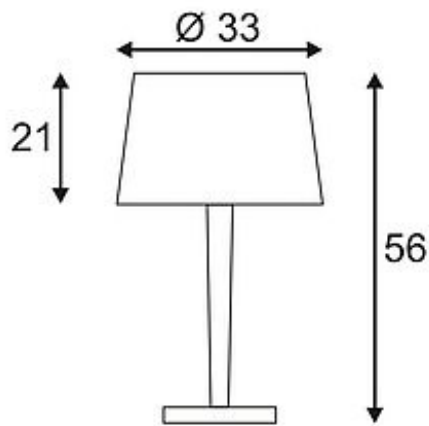

BISHADE table lamp

TL-1, E27, max. 40W

Article number	155651
Catalogue	BIG WHITE 2015, Page 27
Type of lamp	Conventional lamp
Lamp	E27 230V max. 40W
Lampholder / Socket	E27
Number of light sources	1
Lamp included	No
Height	56 cm
Diameter	33 cm
Net weight	2.527 kg
Gross weight	0.99 kg
Voltage	230 Volt
Max. wattage	40 Watt
Protection class	II
Material	textile / steel / synthetic leather
Colour	black / white / chrome
Way of mounting	mobile
Remark 1	Maximum length energy saver 15 cm. Base (Ø / H): 18 / 2,5 cm
Remark 2	200 cm connection lead with switch and plug included
Remark 3	Two semi-transparent shades. Outside black, inside white
Remark 4	Energy labels in your language are available in the Service Area sub point Download
Suitable for lamps from EEC	E
Suitable for lamps up to EEC	A+
Type of plug	2 pin flat euro plug
Light distribution type 1	direct-indirect
Light distribution type 3	rotationally symmetric