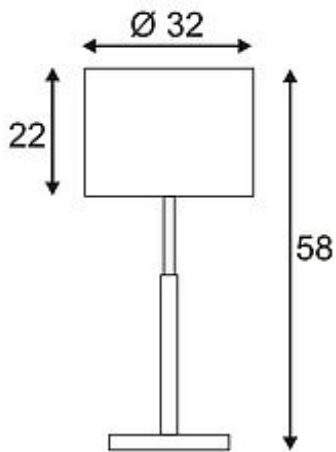

## SOPRANA table lamp

TL-1, round, cremewhite textile, E27 max. 60W

Article number	155412
Catalogue	BIG WHITE 2015, Page 27
Type of lamp	Conventional lamp
Lamp	E27 230V max. 60W
Lampholder / Socket	E27
Number of light sources	1
Lamp included	No
Height	58 cm
Diameter	32 cm
Net weight	2.527 kg
Gross weight	3.701 kg
Voltage	230 Volt
Max. wattage	60 Watt
Protection class	II
Material	steel / plastic / synthetic leather / textile
Colour	chrome / black / cremewhite
Way of mounting	mobile
Remark 1	Shade made from textile/PS, rod made from steel and artificial leather
Remark 2	200 cm connection lead with switch and plug included
Remark 3	Energy labels in your language are available in the Service Area sub point Download
Suitable for lamps from EEC	E
Suitable for lamps up to EEC	A+
Type of plug	2 pin flat euro plug
Light distribution type 1	direct-indirect
Light distribution type 3	rotationally symmetric

High-quality leather, in conjunction with steel elements for ensures a wide scope of applications of the SOPRANA table lamp. The large lampshade on textile and polystyrene basis guarantees homogeneous illumination of the standard E27 high-voltage bulb. The SOPRANA table lamp comes with connection lead with integrated foot switch and is ready for direct connection to 230V mains supply. This luminaire is compatible with bulbs of the energy classes: E - A+