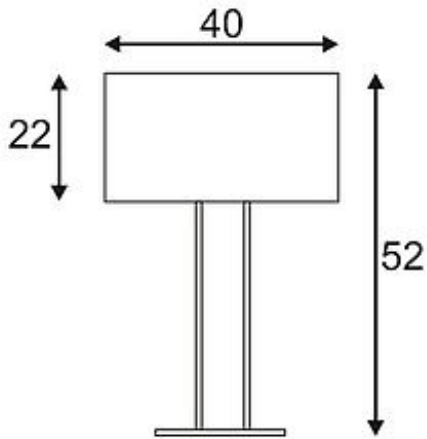

ACCANTO TWIN

table lamp, square, brown textile, E27, max. 60W

Article number	155394
Type of lamp	Conventional lamp
Lamp	E27 230V max. 60W
Lampholder / Socket	E27
Number of light sources	1
Lamp included	No
Length	20 cm
Width	40 cm
Height	52 cm
Net weight	3.299 kg
Gross weight	1.116 kg
Voltage	230 Volt
Max. wattage	60 Watt
Protection class	II
Material	textile / steel
Colour	nickel brushed / brown
Way of mounting	mobile
Remark 1	200 cm connection lead with switch and plug included
Remark 2	Bulb maximum length 14 cm
Remark 3	Shade made from textile/PS, base made from steel
Remark 4	Energy labels in your language are available in the Service Area sub point Download
Suitable for lamps from EEC	E
Suitable for lamps up to EEC	A+
Type of plug	2 pin flat euro plug
Light distribution type 1	direct-indirect

Shapely processed steel and textile elements of the ACCANTO TWIN table lamp offers distinctive charm. The rectangular designed, either beige or brown lampshade made from washable fabric and polystyrene, ensures homogeneous illumination chosen bulb. By means of the incorporated E27 lampholder, we leave the choice up to you. Whether you want to use LED, energy-saving or incandescent lamps. ACCANTO TWIN is supplied ready for direct connection to 230V mains supply with an integrated line switch. This luminaire is compatible with bulbs of the energy classes: E - A+