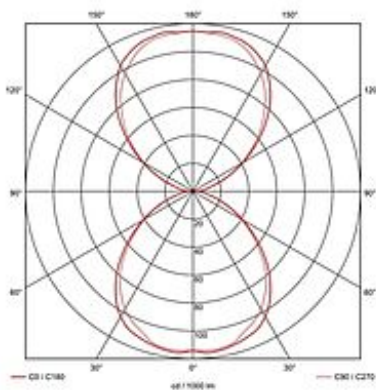

ARLINA T5 28 wall lamp

alu-brushed, 28W, with satined glass

Article number	155216
Catalogue	BIG WHITE 2015, Page 227
Type of lamp	Conventional lamp
Lamp	T5 fluorescent bulb 28W
Lampholder / Socket	G5
Number of light sources	1
Lamp included	No
Length	128 cm
Width	7.5 cm
Height	6 cm
Net weight	3.908 kg
Gross weight	4.147 kg
Voltage	230 Volt
Max. wattage	28 Watt
Protection class	I
Material	aluminium / glass
Colour	aluminium brushed
Way of mounting	surface wall mounting
Remark 1	Electronic ballast incorporated
Remark 2	Energy labels in your language are available in the Service Area sub point Download
Energy class ballast	A2
Suitable for lamps from EEC	A
Suitable for lamps up to EEC	A+
Light distribution type 1	direct-indirect
Light distribution type 3	axisymmetric

Our ARLINA T5 wall luminaire is made from brushed aluminum with a frosted glass cover. Designed for the use of energy-saving T5 fluorescent tubes, ARLINA T5 is ready for direct connection to 230V mains supply via the incorporated ballast. This luminaire is compatible with bulbs of the energy classes: A - A+