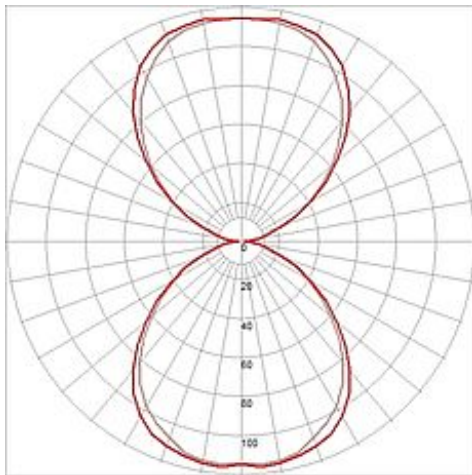

## ARLINA T5 24 wall lamp

alu-brushed, 24W, with satined glass

Article number	155206
Catalogue	BIG WHITE 2015, Page 227
Type of lamp	Conventional lamp
Lamp	T5 fluorescent bulb 24W
Lampholder / Socket	G5
Number of light sources	1
Lamp included	No
Length	67 cm
Width	6.5 cm
Height	6 cm
Net weight	2.229 kg
Gross weight	4.778 kg
Voltage	230 Volt
Max. wattage	24 Watt
Protection class	I
Material	aluminium / glass
Colour	aluminium brushed
Way of mounting	surface wall mounting
Remark 1	Electronic ballast incorporated
Remark 2	Energy labels in your language are available in the Service Area sub point Download
Energy class ballast	A2
Suitable for lamps from EEC	A
Suitable for lamps up to EEC	A
Light distribution type 1	direct-indirect
Light distribution type 3	axisymmetric

Our ARLINA T5 wall luminaire is made from brushed aluminum with a frosted glass cover. Designed for the use of energy-saving T5 fluorescent tubes, ARLINA T5 is ready for direct connection to 230V mains supply via the incorporated ballast. This luminaire is compatible with bulbs of the energy classes: A - A