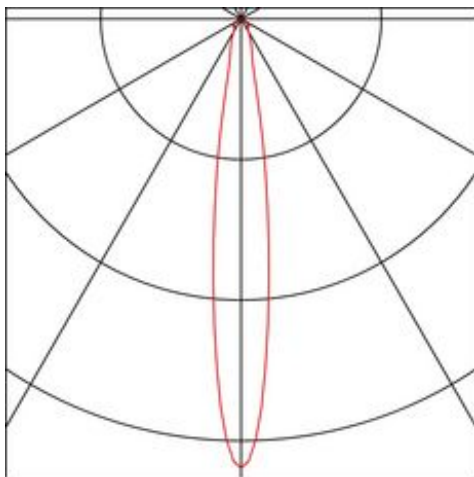

## LYNAH

pendant, four-headed, LED, 3000K, rectangular, matt white, 40 W

Article number	154911
Number of light sources	4
Max. wattage	40 Watt
Lamp	COB LED module
Light distribution type 1	Direct
Light distribution type 3	rotationally symmetric
Product family	Lynah
Feed-in capability	No
Lamp included	No
Length	93 cm
Width	16 cm
Height	4 cm
Pendant length	150 cm
Net weight	4.801 kg
Gross weight	5.5 kg
Voltage	220-240 ~50/60 Volts
Protection class	I
Beam angle	14 Degree
Material	Aluminium
Colour	matt white
Way of mounting	Surface ceiling mounting (pendant)
Average lifespan	40000 Hours
Colour temperature	3000 Kelvin
Colour rendering index	80
Luminous flux	2640 lm
Energy efficiency class	A++
fastCalcEnabled	Yes
ranking	400
Catalogue page	BIG WHITE 2017: 140