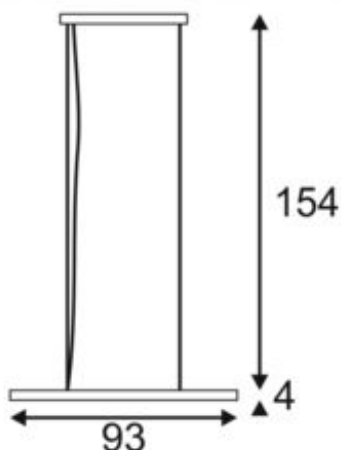

## LYNAH

pendant, four-headed, LED, 3000K, rectangular, matt white, 40 W

Article number	154911
Number of light sources	4
Max. wattage	40 Watt
Lamp	COB LED module
Light distribution type 1	Direct
Light distribution type 3	rotationally symmetric
Product family	Lynah
Feed-in capability	No
Lamp included	No
Length	93 cm
Width	16 cm
Height	4 cm
Pendant length	150 cm
Net weight	4.801 kg
Gross weight	5.5 kg
Voltage	220-240 ~50/60 Volts
Protection class	I
Beam angle	14 Degree
Material	Aluminium
Colour	matt white
Way of mounting	Surface ceiling mounting (pendant)
Average lifespan	40000 Hours
Colour temperature	3000 Kelvin
Colour rendering index	80
Luminous flux	2640 lm
Energy efficiency class	A++
fastCalcEnabled	Yes
ranking	400
Catalogue page	BIG WHITE 2017: 140

The timeless and modern design, as well as the efficiency of the LYNAH luminaire series, available in matt black or matt white, makes it an innovative lighting option for any setting. The lamp holders are multi-directional, thus allowing the individual focus of the light beam. The luminaire is equipped with dimmable LED modules with a beam angle of  $24^{\circ}$  each, and is ready for direct connection to 230V power supply.