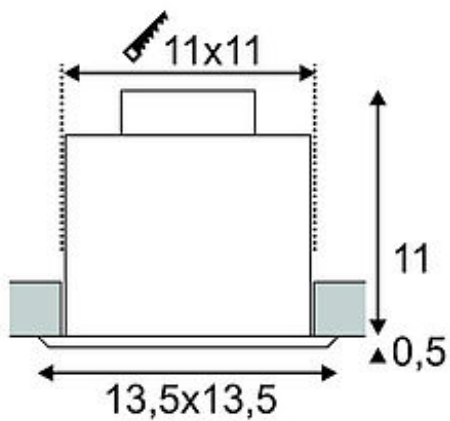

AIXLIGHT MOD 1 GU10 recessed wall and ceiling luminaire grey, max. 50W, adjustable

Article number	154552
Catalogue	BIG WHITE 2015, Page 435
Type of lamp	Conventional lamp
Lamp	GU10 230V max. 50W
Lampholder / Socket	GU10
Number of light sources	1
Lamp included	No
Installation length	11 cm
Installation width	11 cm
Installation depth	12 cm
Length	13.5 cm
Width	13.5 cm
Net weight	0.555 kg
Gross weight	3.28 kg
Voltage	230 Volt
Max. wattage	50 Watt
Protection class	I
Material	steel / aluminium
Colour	silvergrey
Way of mounting	recessed ceiling mounting
Remark 1	The lamp heads can be rotated and swivelled
Remark 2	Energy labels in your language are available in the Service Area sub point Download
Suitable for lamps from EEC	E
Suitable for lamps up to EEC	A++
Light distribution type 1	direct
Light distribution type 3	rotationally symmetric

The high-voltage recessed wall and ceiling luminaire AIXLIGHT MOD is equipped with gimbal-mounted lampholders and designed for the use of high-voltage GU10 halogen lamps. The inner side of housing made from aluminum and steel is painted black, providing a look of levitating lamp heads. The silvergrey frame visually completes the AIXLIGHT MOD. The fitting is ready for direct connection to 230V mains supply. This luminaire is compatible with bulbs of the energy classes: E - A++