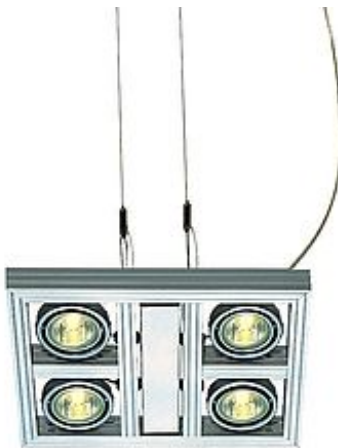

AIXLIGHT SQUARE GU10 pendant luminaire

silvergrey, max. 4x 50W

Article number	154252
Catalogue	BIG WHITE 2015, Page 108
Type of lamp	Conventional lamp
Lamp	GU10 230V max. 50W
Lampholder / Socket	GU10
Number of light sources	4
Lamp included	No
Tilt range	180 Degree
Length	30.5 cm
Width	24 cm
Height	3 cm
Pendant length	250 cm
Net weight	1.536 kg
Gross weight	2.209 kg
Voltage	230 Volt
Max. wattage	200 Watt
Protection class	I
Material	aluminium
Colour	silvergrey
Way of mounting	ceiling mounting pendulum
Remark 1	With appropriate wall holder 154312 suitable for wall and ceiling installation
Remark 2	Canopy (L / W / H): 7,4 / 4 / 2,5 cm
Remark 3	Energy labels in your language are available in the Service Area sub point Download
Suitable for lamps from EEC	E
Suitable for lamps up to EEC	A++
Light distribution type 1	direct
Light distribution type 3	rotationally symmetric

The four-headed high-voltage pendant luminaire AIXLIGHT SQUARE GU10 is designed for use with high-voltage GU10 halogen lamps. Thus, the fitting is ready for direct connection to 230V mains supply. The optionally available holders allow simplified wall or ceiling mounting. This luminaire is compatible with bulbs of the energy classes: E - A++