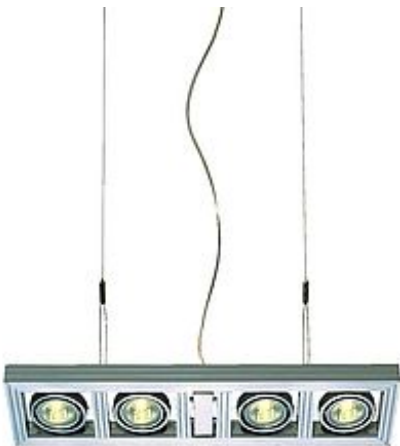

AIXLIGHT LONG GU10 pendant luminaire

silvergrey, max. 4x 50W

Article number	154242
Catalogue	BIG WHITE 2015, Page 108
Type of lamp	Conventional lamp
Lamp	GU10 230V max. 50W
Lampholder / Socket	GU10
Number of light sources	4
Lamp included	No
Tilt range	180 Degree
Length	52.5 cm
Width	13 cm
Height	3 cm
Pendant length	250 cm
Net weight	1.514 kg
Gross weight	2.153 kg
Voltage	230 Volt
Max. wattage	200 Watt
Protection class	I
Material	aluminium
Colour	silvergrey
Way of mounting	ceiling mounting pendulum
Remark 1	With appropriate wall holder 154312 suitable for wall and ceiling installation
Remark 2	Canopy (L / W / H): 7,4 / 4 / 2,5 cm
Remark 3	Energy labels in your language are available in the Service Area sub point Download
Suitable for lamps from EEC	E
Suitable for lamps up to EEC	A++
Light distribution type 1	direct
Light distribution type 3	rotationally symmetric

The four-headed high-voltage pendant luminaire AIXLIGHT LONG GU10 is designed for use with high-voltage GU10 halogen lamps. Thus, the fitting is ready for direct connection to 230V mains supply. The optionally available holders allow simplified wall or ceiling mounting. This luminaire is compatible with bulbs of the energy classes: E - A++