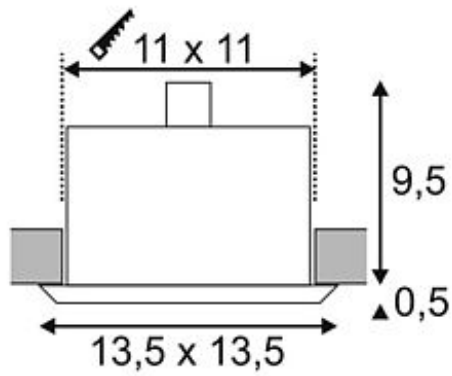

AIXLIGHT MOD 1 MR16 recessed luminaire

silvergrey GU5,3, max. 50W, adjustable

Article number	154112
Catalogue	BIG WHITE 2015, Page 434
Type of lamp	Conventional lamp
Lamp	MR16 12V max. 50W
Lampholder / Socket	GU5,3
Number of light sources	1
Lamp included	No
Installation length	11 cm
Installation width	11 cm
Installation depth	9.5 cm
Length	13.5 cm
Width	13.5 cm
Net weight	0.415 kg
Gross weight	3.132 kg
Voltage	12 Volt
Max. wattage	50 Watt
Protection class	III
Material	steel / aluminium
Colour	silvergrey
Way of mounting	recessed ceiling mounting
Remark 1	The lamp head can be rotated and swivelled
Remark 2	Additionally an appropriate transformer is required
Remark 3	Energy labels in your language are available in the Service Area sub point Download
Suitable for lamps from EEC	C
Suitable for lamps up to EEC	A+
Light distribution type 1	direct
Light distribution type 3	rotationally symmetric

The low-voltage recessed wall and ceiling luminaire AIXLIGHT MOD is equipped with gimbal-mounted lampholders and designed for the use of low-voltage MR16 halogen lamps. The inner side of housing made from aluminum and steel is painted black, providing a look of levitating lamp heads. The silvergrey frame visually completes the AIXLIGHT MOD. A suitable transformer providing 12V alternating current is required for operation. This luminaire is compatible with bulbs of the energy classes: C - A+