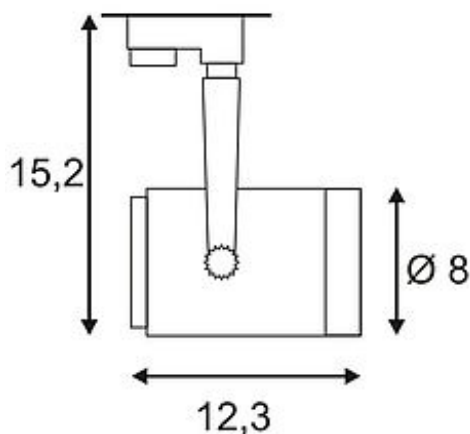

EURO SPOT GU10

white, max. 25W, incl. 3-circuit adaptor

Article number	153851
Catalogue	BIG WHITE 2015, Page 321
Type of lamp	Conventional lamp
Lamp	GU10 230V max. 25W
Lampholder / Socket	GU10
Number of light sources	1
Lamp included	No
Tilt range	90 Degree
Rotation range	350 Degree
Length	12.3 cm
Height	17.2 cm
Diameter	8 cm
Net weight	0.481 kg
Gross weight	2.224 kg
Voltage	230 Volt
Max. wattage	25 Watt
Protection class	I
Material	aluminium / glass
Colour	white
Way of mounting	track system mounting
Remark 1	The mounted adaptor is suitable for all conventional 3 circuit tracks
Remark 2	Energy labels in your language are available in the Service Area sub point Download
Suitable for lamps from EEC	E
Suitable for lamps up to EEC	A++
Light distribution type 1	direct
Light distribution type 3	rotationally symmetric

Adjustable high-voltage spotlight EURO SPOT GU10 with suitable adaptor for the 3-circuit high-voltage track system. By means of the incorporated GU10 lampholder, this aluminium-made fitting is suitable for halogen and LED light sources measuring 5cm across. This luminaire is compatible with bulbs of the energy classes: E - A++