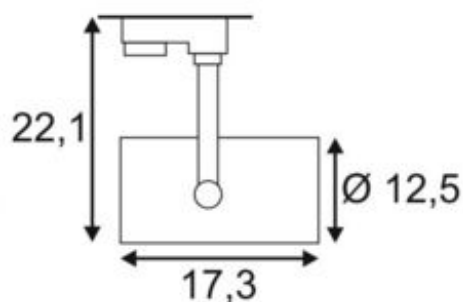

EURO SPOT

spot for 240V 3-phase track, LED, 3000K, round, silver-grey, H/Ø 22,1/12.5 cm, 36°, incl. 3-phase adapter

Article number	153814
Number of light sources	1
Max. wattage	20 Watt
Lamp	COB LED module
Light distribution type 1	Direct
Light distribution type 3	rotationally symmetric
Feed-in capability	No
Lamp included	No
Length	17.3 cm
Height	22.1 cm
Diameter	12.5 cm
Net weight	1.379 kg
Gross weight	1.642 kg
Voltage	220-240 ~50/60 Volts
Protection class	I
Beam angle	36 Degree
Material	Aluminium
Colour	Silver-grey
Way of mounting	Track mounting
Average lifespan	40000 Hours
Colour temperature	3000 Kelvin
Colour rendering index	80
Luminous flux	1350 lm
Energy efficiency class	A++
fastCalcEnabled	No
ranking	300
Catalogue page	BIG WHITE 2017: 324

Adjustable high-voltage LED spot EURO SPOT with suitable adapter for the 240V 3-phase track system. The cylindrical lamp head comes factory equipped with a built-in, dimmable COB LED module. Available in several colours, the spot impresses with its simple, timeless appearance.