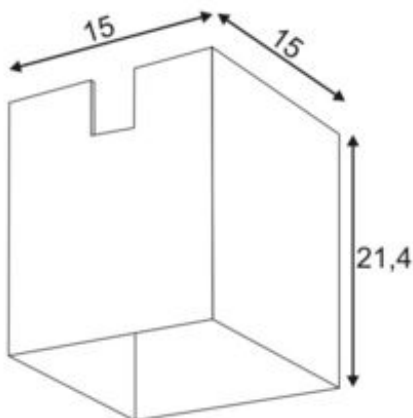

EURO SPOT

spot for 240V 3-phase track, LED, 3000K, round, white, H/Ø 22,1/12.5 cm, 36°, incl. 3-phase adapter

Article number	153811
Number of light sources	1
Max. wattage	20 Watt
Lamp	COB LED module
Light distribution type 1	Direct
Light distribution type 3	rotationally symmetric
Feed-in capability	No
Lamp included	No
Length	17.3 cm
Height	22.1 cm
Diameter	12.5 cm
Net weight	1.418 kg
Gross weight	1.69 kg
Voltage	220-240 ~50/60 Volts
Protection class	I
Beam angle	36 Degree
Material	Aluminium
Colour	white
Way of mounting	Track mounting
Average lifespan	40000 Hours
Colour temperature	3000 Kelvin
Colour rendering index	80
Luminous flux	1350 lm
Energy efficiency class	A++
fastCalcEnabled	No
ranking	300
Catalogue page	BIG WHITE 2017: 324

Adjustable high-voltage LED spot EURO SPOT with suitable adapter for the 240V 3-phase track system. The cylindrical lamp head comes factory equipped with a built-in, dimmable COB LED module. Available in several colours, the spot impresses with its simple, timeless appearance.