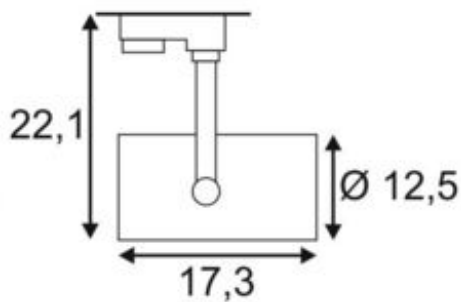

EURO SPOT

spot for 240V 3-phase track, LED, 3000K, round, black, H/Ø 22,1/12.5 cm, 36°, incl. 3-phase adapter

Article number	153810
Number of light sources	1
Max. wattage	20 Watt
Lamp	COB LED module
Light distribution type 1	Direct
Light distribution type 3	rotationally symmetric
Feed-in capability	No
Lamp included	No
Length	17.3 cm
Height	22.1 cm
Diameter	12.5 cm
Net weight	1.431 kg
Gross weight	1.696 kg
Voltage	220-240 ~50/60 Volts
Protection class	I
Beam angle	36 Degree
Material	Aluminium
Colour	black
Way of mounting	Track mounting
Average lifespan	40000 Hours
Colour temperature	3000 Kelvin
Colour rendering index	80
Luminous flux	1350 lm
Energy efficiency class	A++
fastCalcEnabled	No
ranking	500
Catalogue page	BIG WHITE 2017: 324

Adjustable high-voltage LED spot EURO SPOT with suitable adapter for the 240V 3-phase track system. The cylindrical lamp head comes factory equipped with a built-in, dimmable COB LED module. Available in several colours, the spot impresses with its simple, timeless appearance.