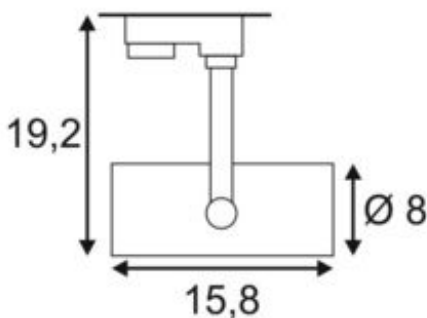

EURO SPOT

spot for 240V 3-phase track, LED, 3000K, round, silver-grey, H/Ø 19,2/8 cm, 36°, incl. 3-phase adapter and driver

Article number	153804
Number of light sources	1
Max. wattage	9 Watt
Lamp	COB LED module
Light distribution type 1	Direct
Light distribution type 3	rotationally symmetric
Feed-in capability	No
Lamp included	No
Length	15.8 cm
Height	19.2 cm
Diameter	8 cm
Net weight	0.68 kg
Gross weight	0.879 kg
Voltage	100-240 ~50/60 . 500 Volts
Protection class	I
Beam angle	36 Degree
Material	Aluminium
Colour	Silver-grey
Way of mounting	Track mounting
Average lifespan	30000 Hours
Colour temperature	3000 Kelvin
Colour rendering index	80
Luminous flux	620 lm
Energy efficiency class	A++
fastCalcEnabled	No
ranking	300
Catalogue page	BIG WHITE 2017: 323

Adjustable 240V LED spot EURO SPOT in compact form, with suitable adapter for the 3-phase 240V 3-phase track system. The cylindrical lamp head comes factory equipped with a built-in, dimmable COB LED module. Available in several colours, the spot impresses with its simple, timeless appearance.