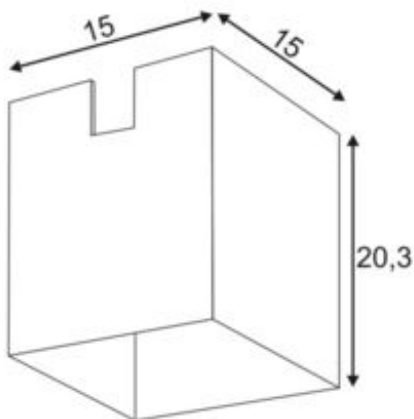

EURO SPOT

spot for 240V 3-phase track, LED, 3000K, round, white, H/Ø 19,2/8 cm, 36°, incl. 3-phase adapter and driver

Article number	153801
Number of light sources	1
Max. wattage	9 Watt
Lamp	COB LED module
Light distribution type 1	Direct
Light distribution type 3	rotationally symmetric
Feed-in capability	No
Lamp included	No
Length	15.8 cm
Height	19.2 cm
Diameter	8 cm
Net weight	0.707 kg
Gross weight	0.896 kg
Voltage	100-240 ~50/60 . 500 Volts
Protection class	I
Beam angle	36 Degree
Material	Aluminium
Colour	white
Way of mounting	Track mounting
Average lifespan	30000 Hours
Colour temperature	3000 Kelvin
Colour rendering index	80
Luminous flux	620 lm
Energy efficiency class	A++
fastCalcEnabled	No
ranking	300
Catalogue page	BIG WHITE 2017: 323

Adjustable 240V LED spot EURO SPOT in compact form, with suitable adapter for the 3-phase 240V 3-phase track system. The cylindrical lamp head comes factory equipped with a built-in, dimmable COB LED module. Available in several colours, the spot impresses with its simple, timeless appearance.