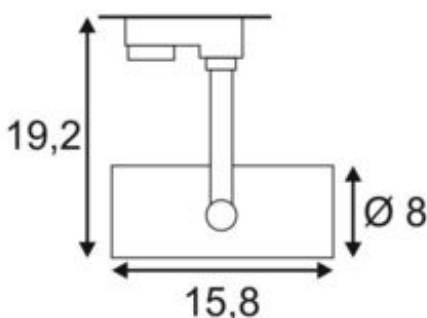

EURO SPOT

spot for 240V 3-phase track, LED, 3000K, round, black, H/Ø 19,2/8 cm, 36°, incl. 3-phase adapter and driver

Article number	153800
Number of light sources	1
Max. wattage	9 Watt
Lamp	COB LED module
Light distribution type 1	Direct
Light distribution type 3	rotationally symmetric
Feed-in capability	No
Lamp included	No
Length	15.8 cm
Height	19.2 cm
Diameter	8 cm
Net weight	0.692 kg
Gross weight	0.889 kg
Voltage	100-240 ~50/60 . 500 Volts
Protection class	I
Beam angle	36 Degree
Material	Aluminium
Colour	black
Way of mounting	Track mounting
Average lifespan	30000 Hours
Colour temperature	3000 Kelvin
Colour rendering index	80
Luminous flux	620 lm
Energy efficiency class	A++
fastCalcEnabled	No
ranking	300
Catalogue page	BIG WHITE 2017: 323

Adjustable 240V LED spot EURO SPOT in compact form, with suitable adapter for the 3-phase 240V 3-phase track system. The cylindrical lamp head comes factory equipped with a built-in, dimmable COB LED module. Available in several colours, the spot impresses with its simple, timeless appearance.