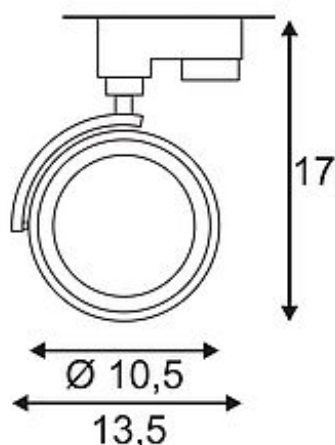

KALU TRACK GX53

silvergrey, max. 9W, incl. 3-circuit adaptor

Article number	153594
Catalogue	BIG WHITE 2015, Page 315
Type of lamp	Conventional lamp
Lamp	Microlynx 230V 9W
Lampholder / Socket	GX53
Number of light sources	1
Lamp included	No
Tilt range	90 Degree
Rotation range	350 Degree
Length	13.5 cm
Height	17 cm
Net weight	0.328 kg
Gross weight	0.45 kg
Voltage	230 Volt
Max. wattage	9 Watt
Protection class	I
Material	aluminium
Colour	silvergrey
Way of mounting	track system mounting
Remark 1	Head (Ø / L): 10,5 / 4 cm
Remark 2	Energy labels in your language are available in the Service Area sub point Download
Suitable for lamps from EEC	B
Suitable for lamps up to EEC	A++
Light distribution type 1	direct
Light distribution type 3	rotationally symmetric

Adjustable spotlight KALU TRACK GX53 with suitable adapter for the 3 circuit high-voltage track system. Conceived as an extension to the popular KALU series this track spotlight takes on the shape of the product family. By means of the GX53 lampholder, the operation of energy saving and LED light sources is ensured. To meet all lighting requirements, we alternatively offer versions with G53 socket and such with incorporated Philips LED modules for the 1- and 3-circuit systems. This luminaire is compatible with bulbs of the energy classes: B - A++