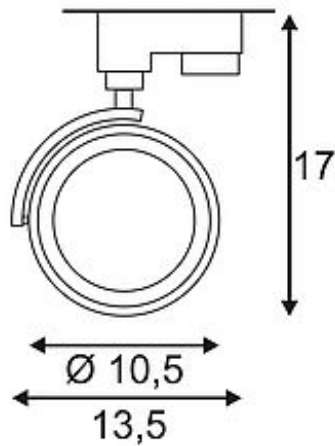

KALU TRACK GX53

white, max. 9W, incl. 3-circuit adaptor

Article number	153591
Catalogue	BIG WHITE 2015, Page 315
Type of lamp	Conventional lamp
Lamp	Microlynx 230V 9W
Lampholder / Socket	GX53
Number of light sources	1
Lamp included	No
Tilt range	90 Degree
Rotation range	350 Degree
Length	13.5 cm
Height	17 cm
Net weight	0.334 kg
Gross weight	0.518 kg
Voltage	230 Volt
Max. wattage	9 Watt
Protection class	I
Material	aluminium
Colour	white
Way of mounting	track system mounting
Remark 1	Head (Ø / L): 10,5 / 4 cm
Remark 2	Energy labels in your language are available in the Service Area sub point Download
Suitable for lamps from EEC	B
Suitable for lamps up to EEC	A++
Light distribution type 1	direct
Light distribution type 3	rotationally symmetric

Adjustable spotlight KALU TRACK GX53 with suitable adapter for the 3 circuit high-voltage track system. Conceived as an extension to the popular KALU series this track spotlight takes on the shape of the product family. By means of the GX53 lampholder, the operation of energy saving and LED light sources is ensured. To meet all lighting requirements, we alternatively offer versions with G53 socket and such with incorporated Philips LED modules for the 1- and 3-circuit systems. This luminaire is compatible with bulbs of the energy classes: B - A++